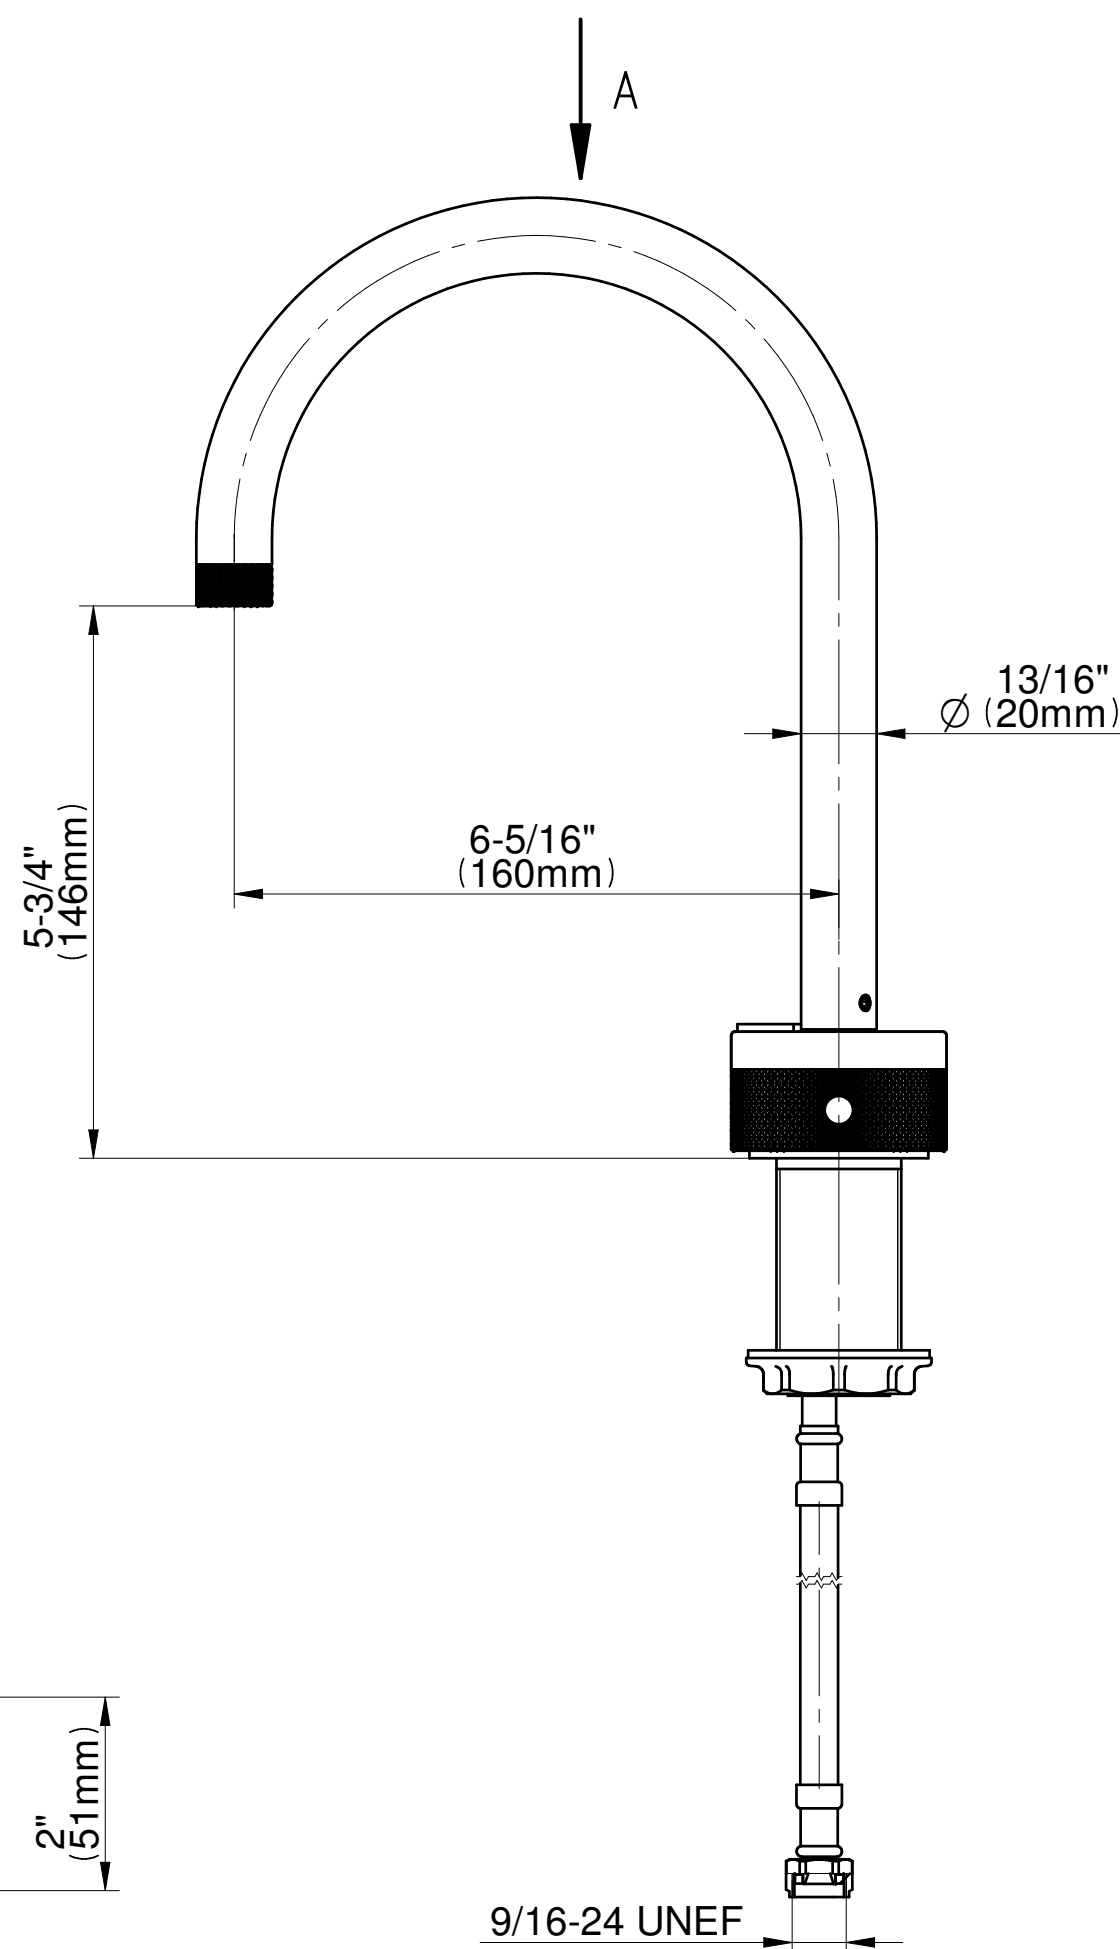

G-11502-L2 MOD+ Series

VIEW A

GRAFF[®]
CUTTING EDGE DESIGN