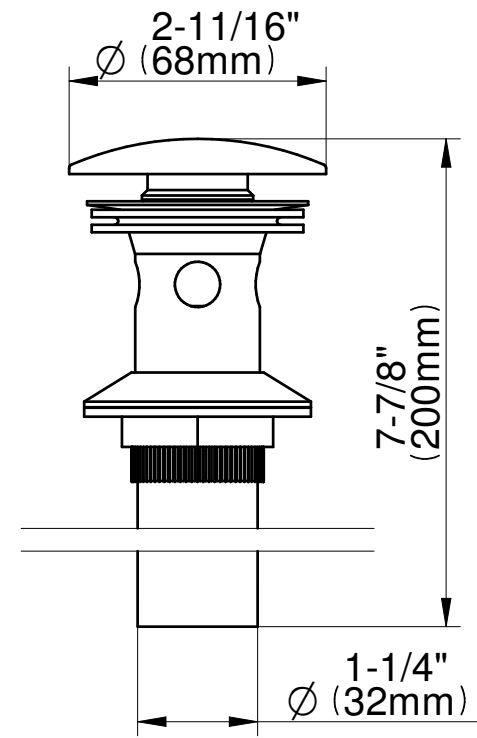

G-11502-L2 MOD+ Series

VIEW A

GRAFF[®]
CUTTING EDGE DESIGN