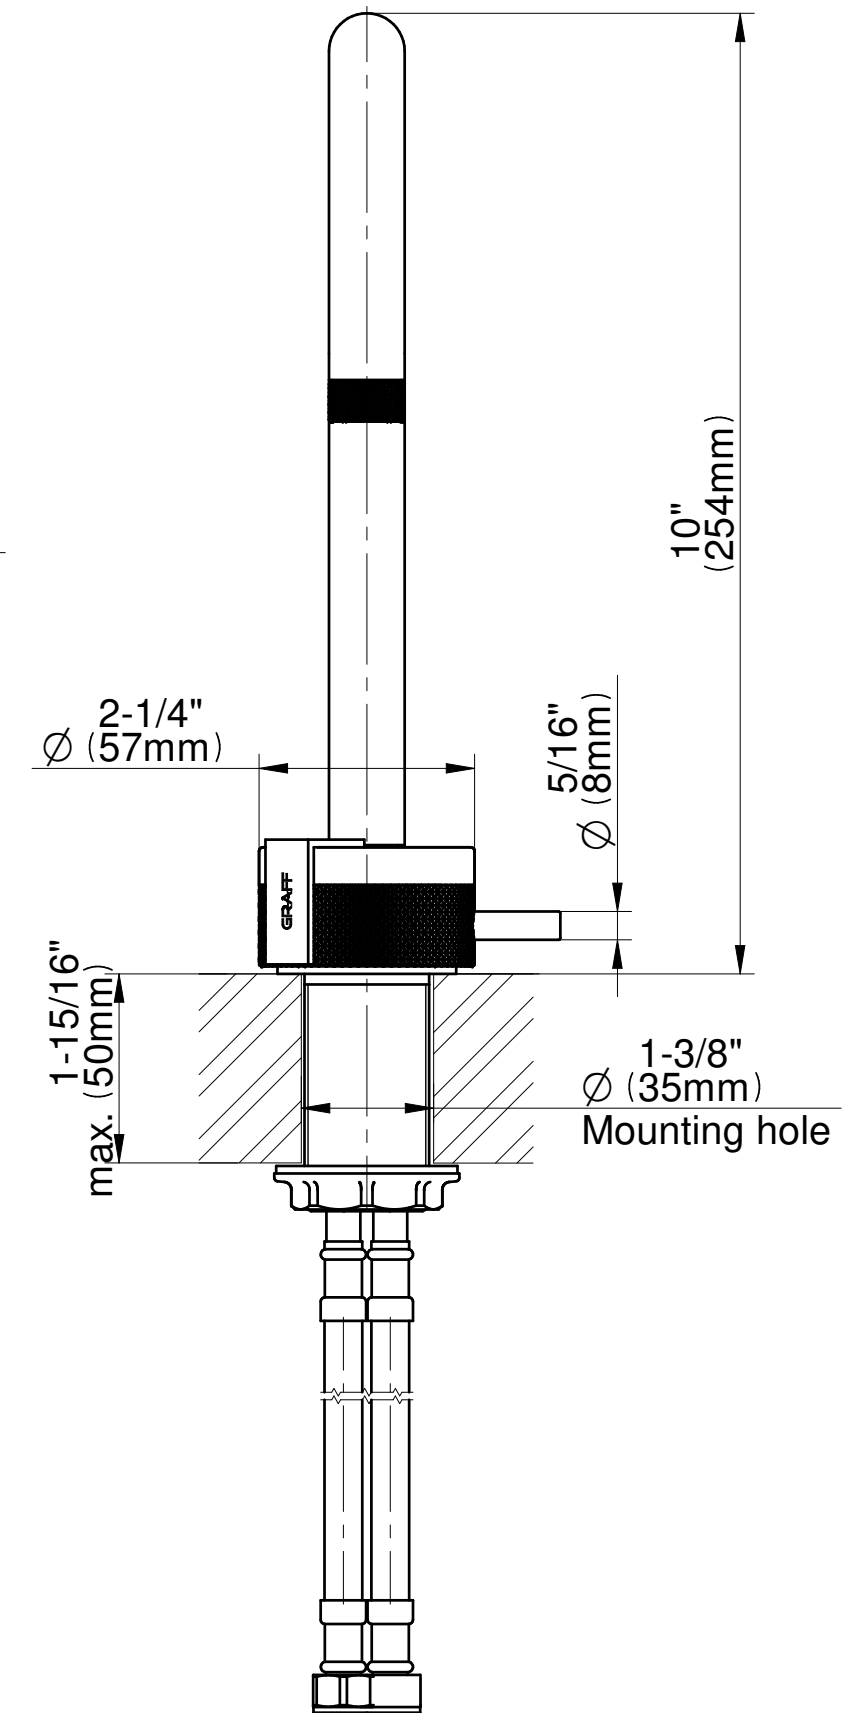

G-11502-L2 MOD+ Series

VIEW A

GRAFF[®]
CUTTING EDGE DESIGN