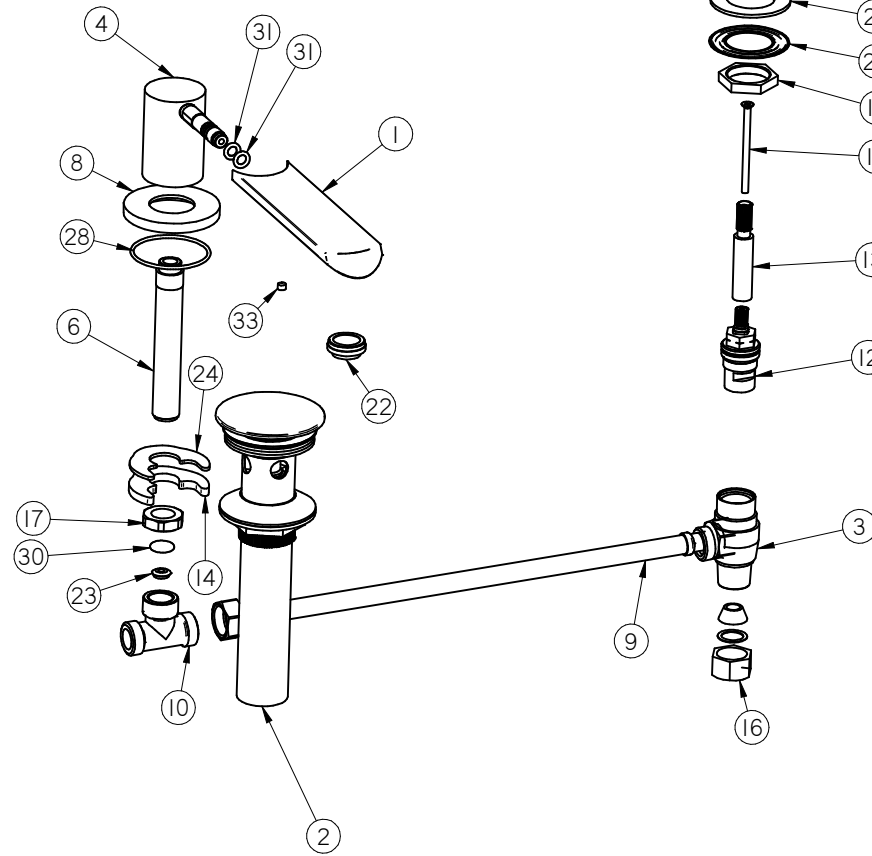

G-6610-LM45B

PHASE Series

GRAFF®
Art of Bath