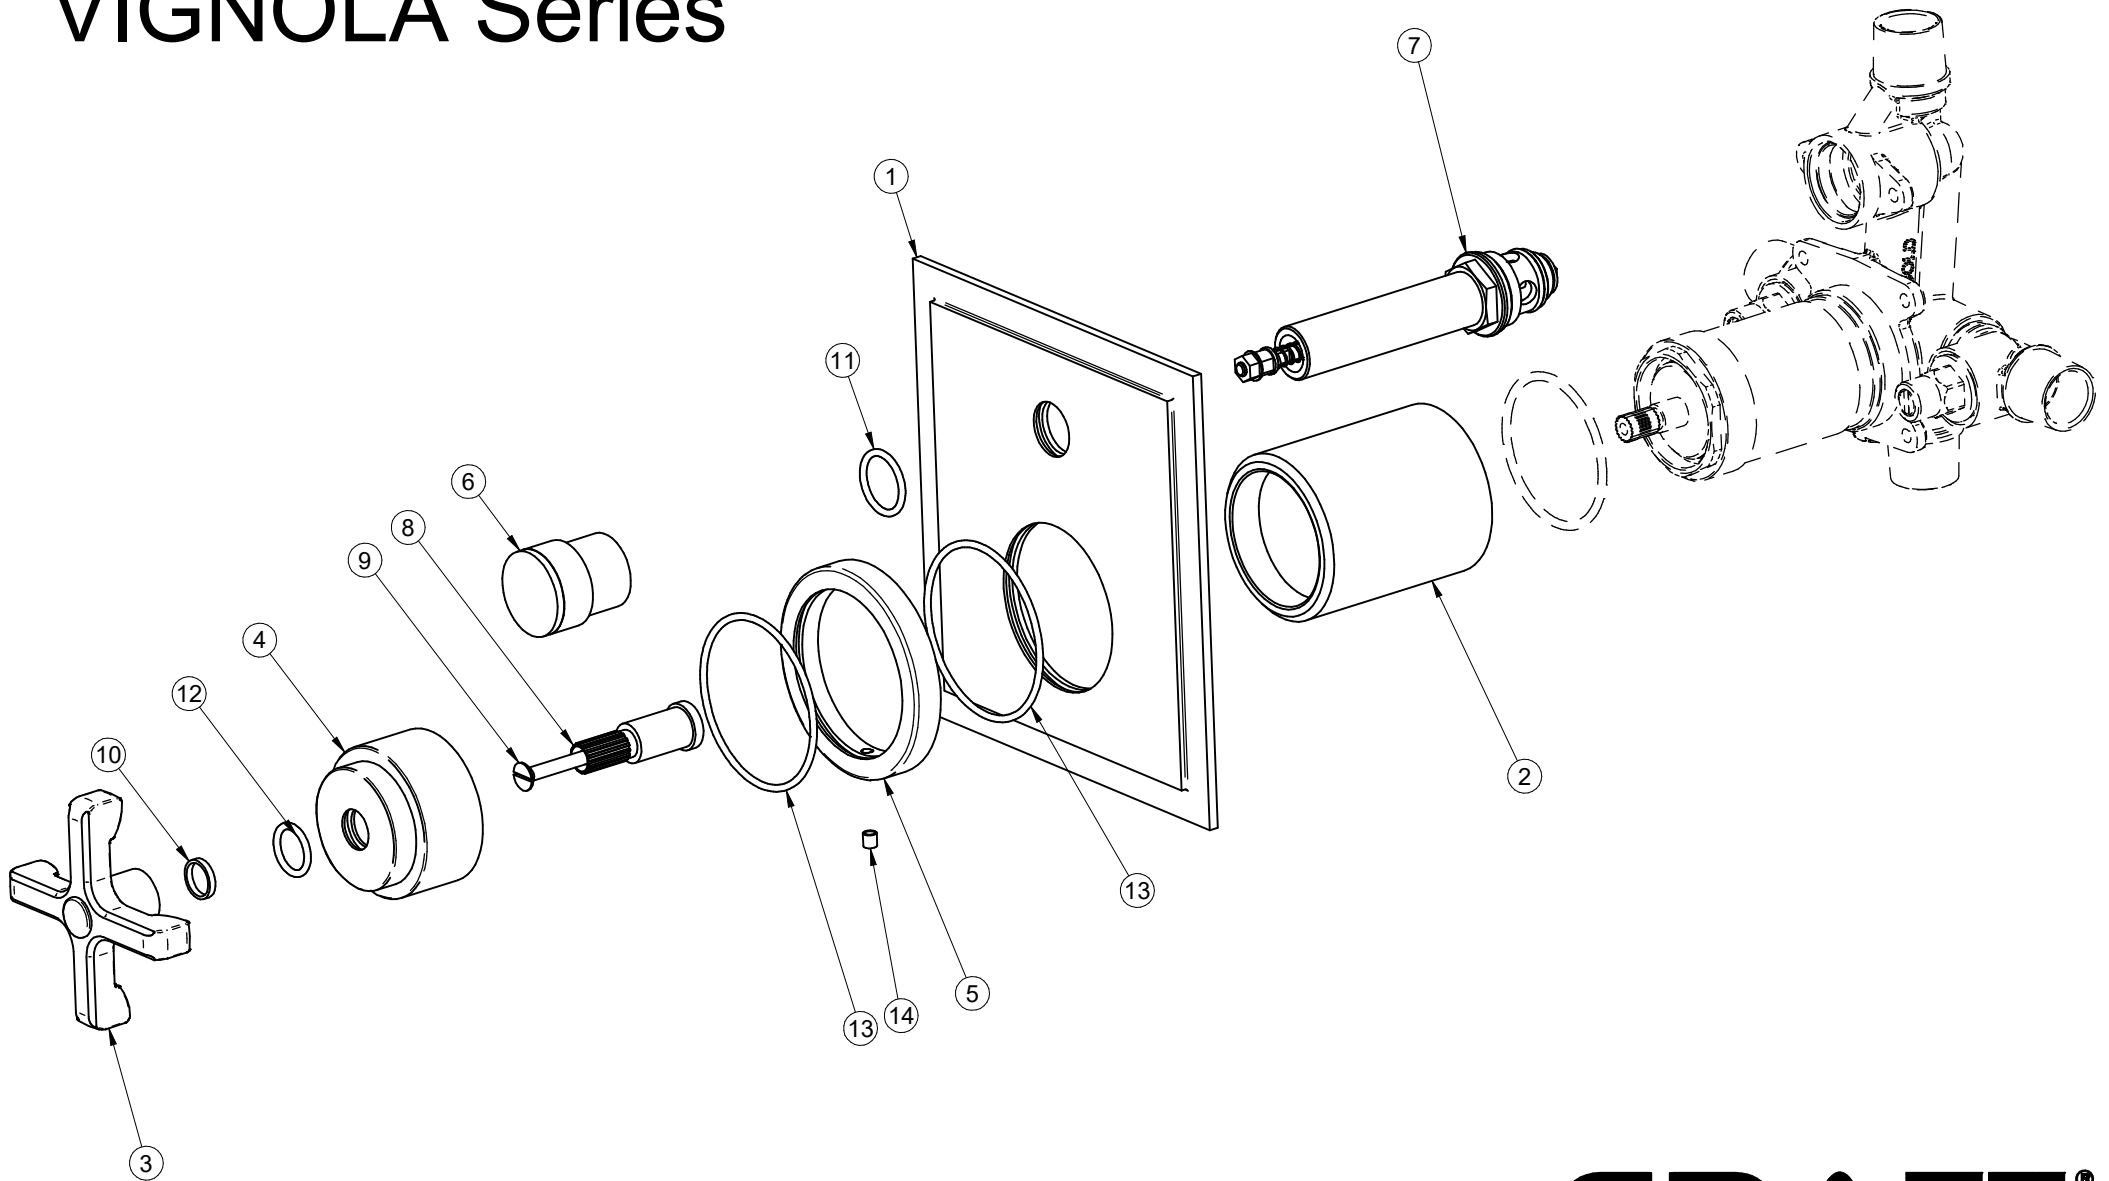

G-7085-C20B-T

VIGNOLA Series

GRAFF[®]
Art of Bath