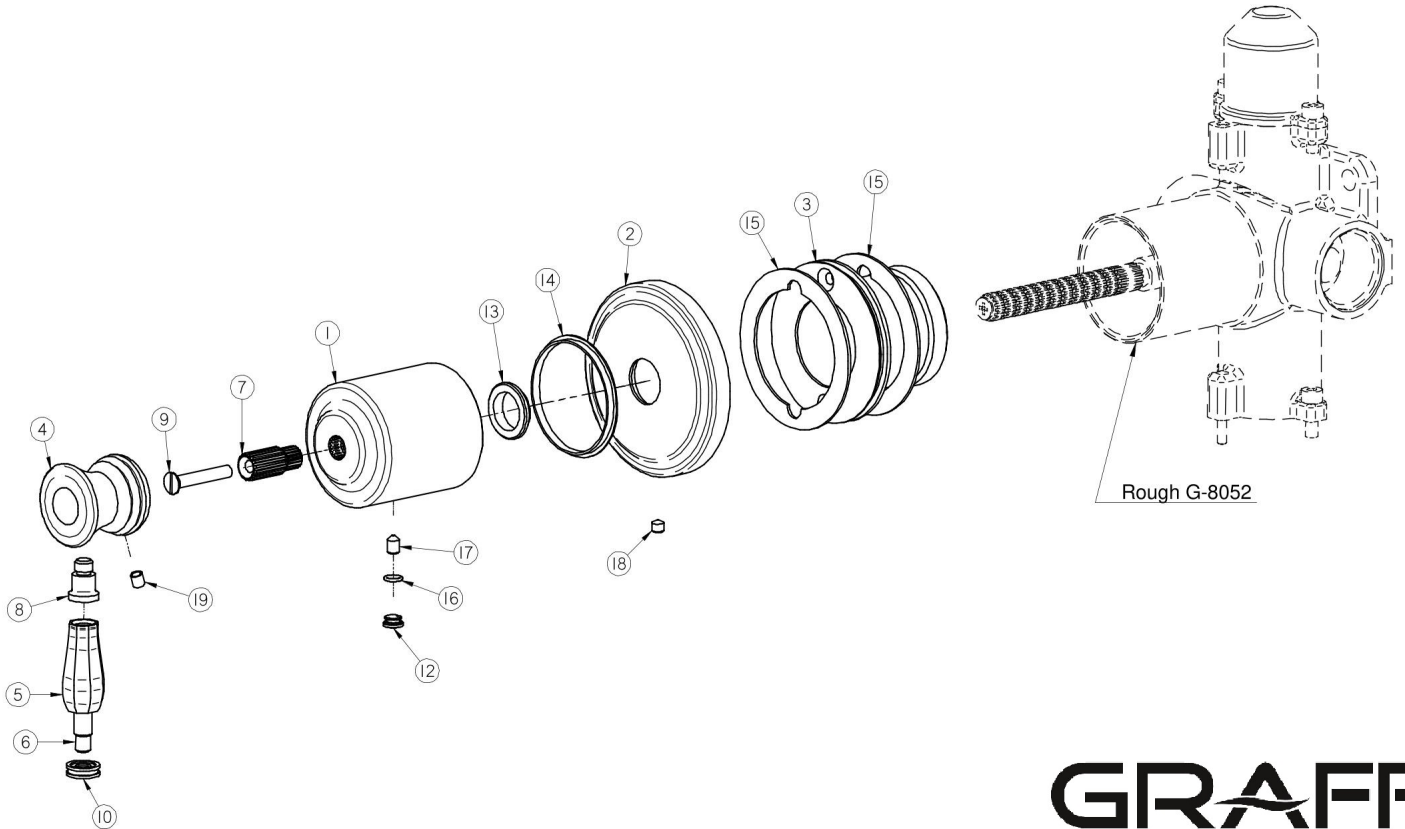

G-8038-LM63E1-T

TOPAZ Series

GRAFF[®]
Art of Bath