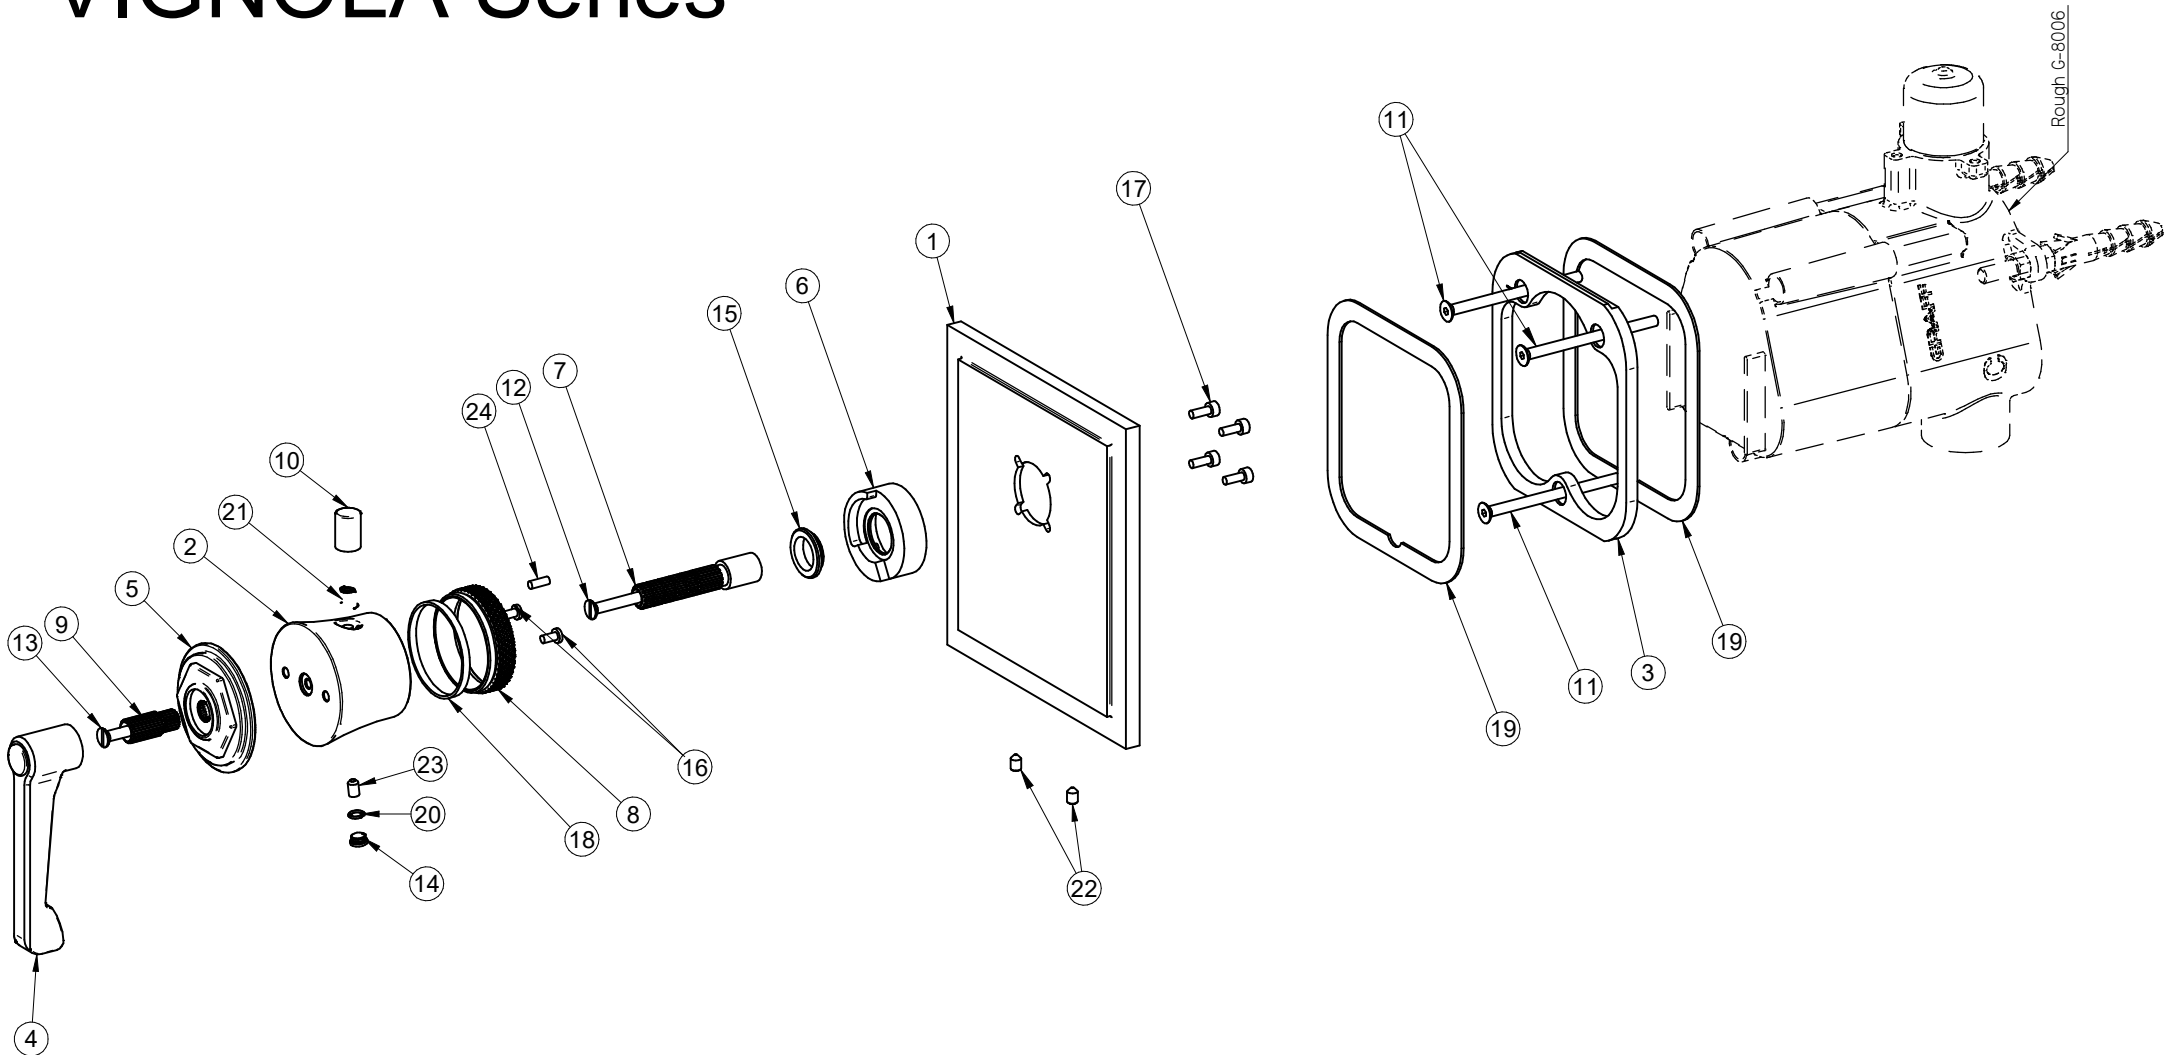

G-8144-LM60E-T

VIGNOLA Series

GRAFF®
Art of Bath