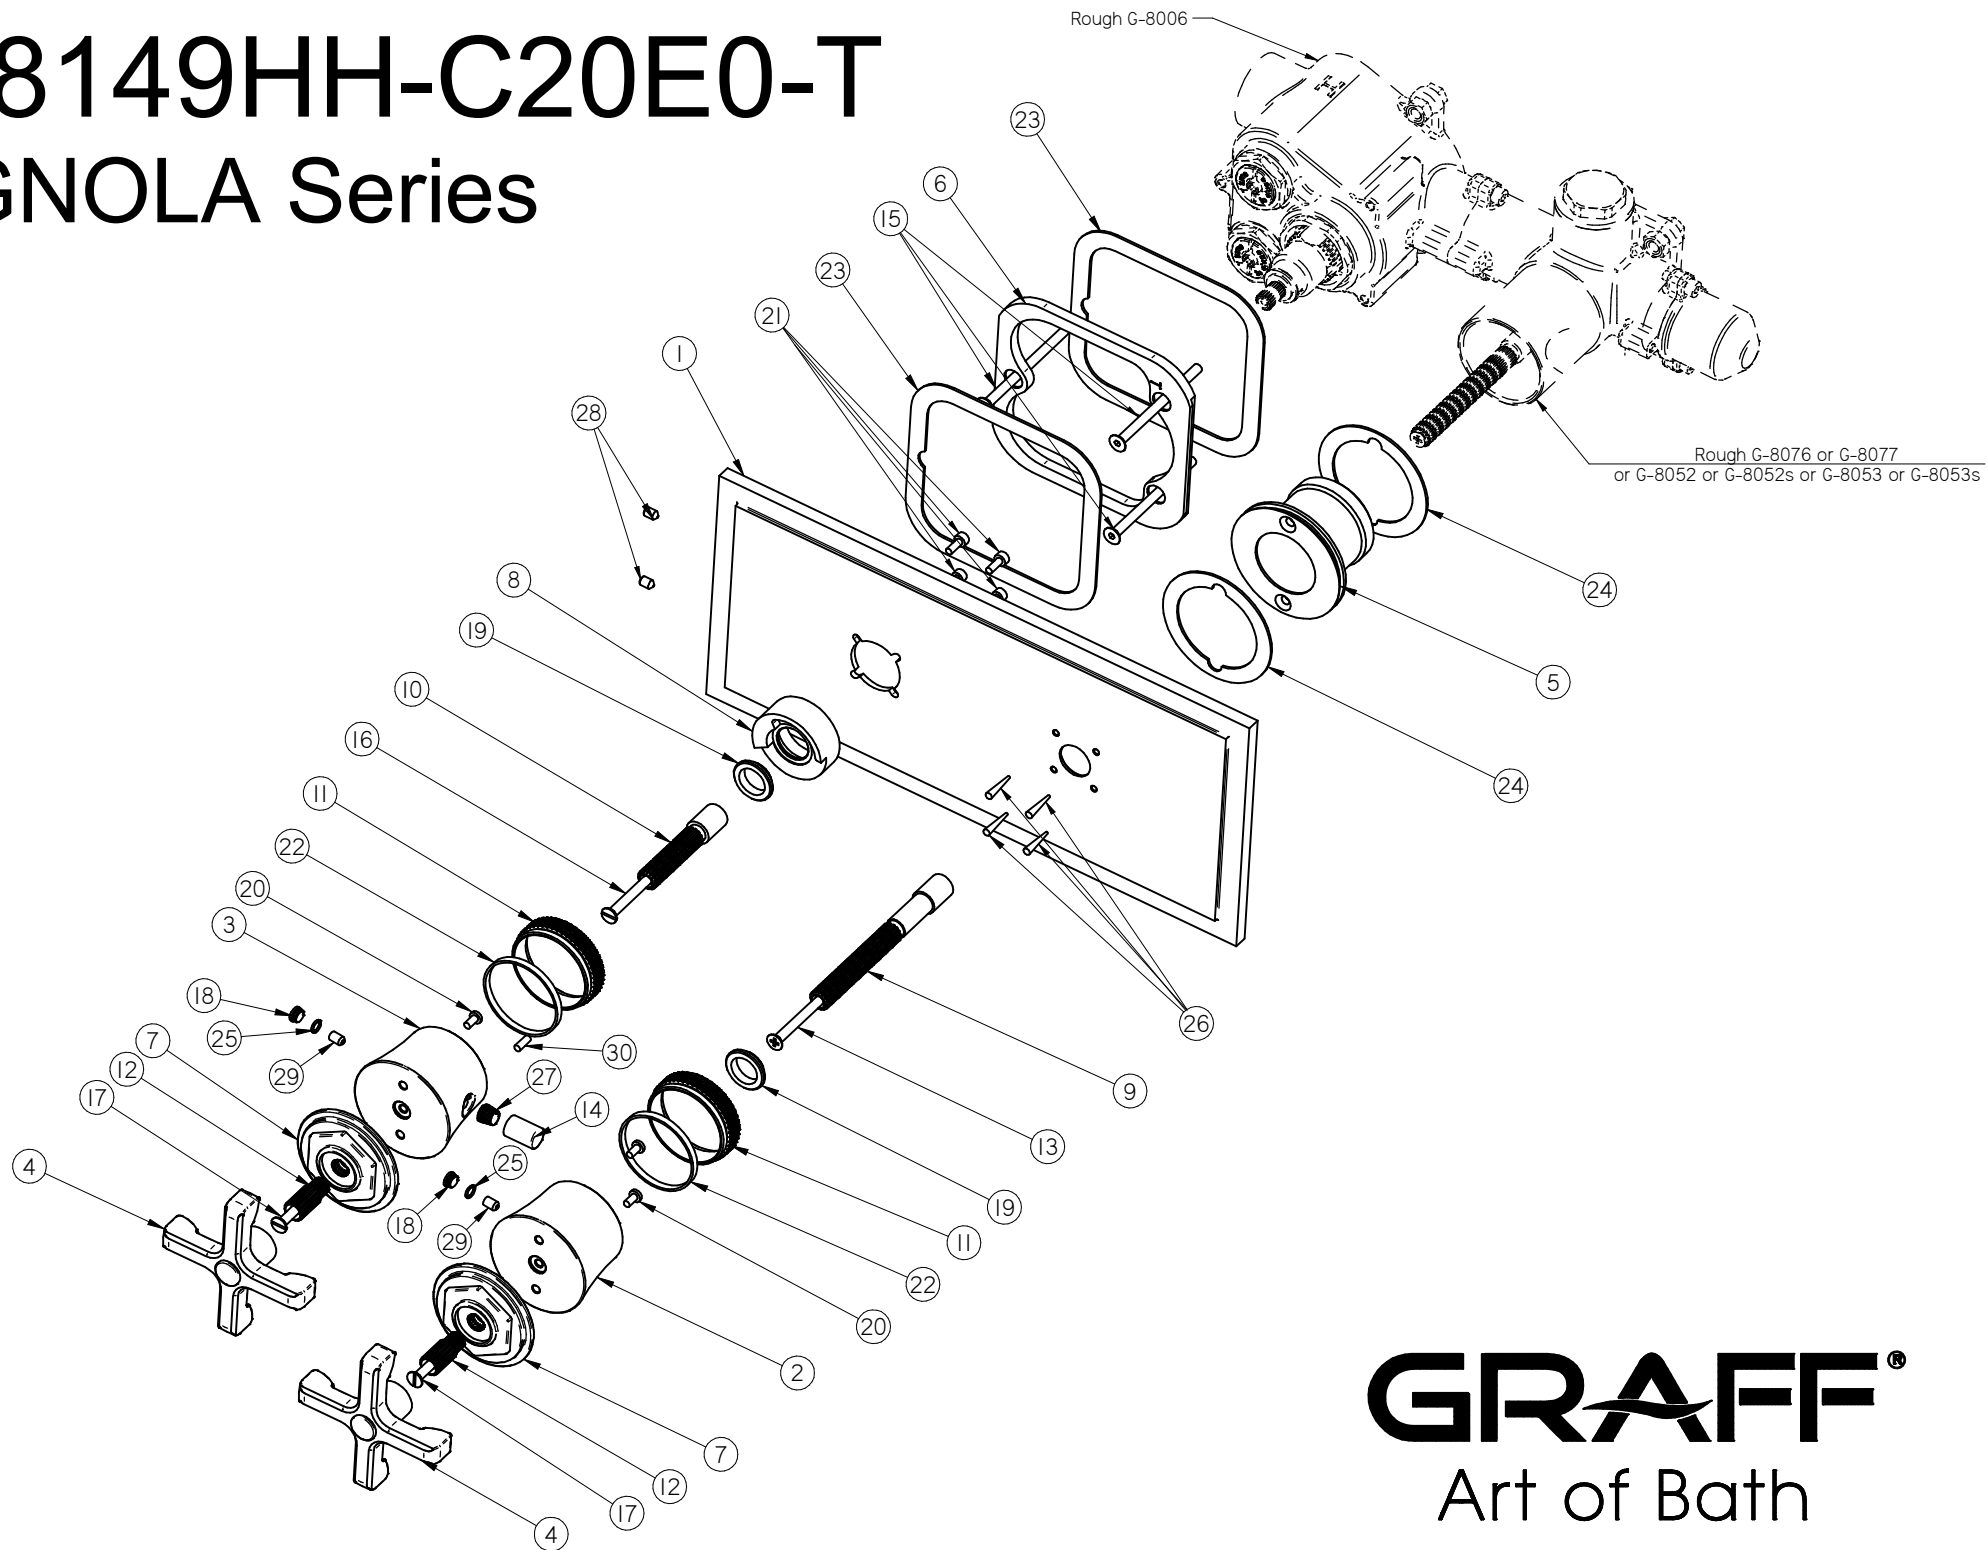

# G-8149HH-C20E0-T

## VIGNOLA Series

**GRAFF**<sup>®</sup>  
Art of Bath