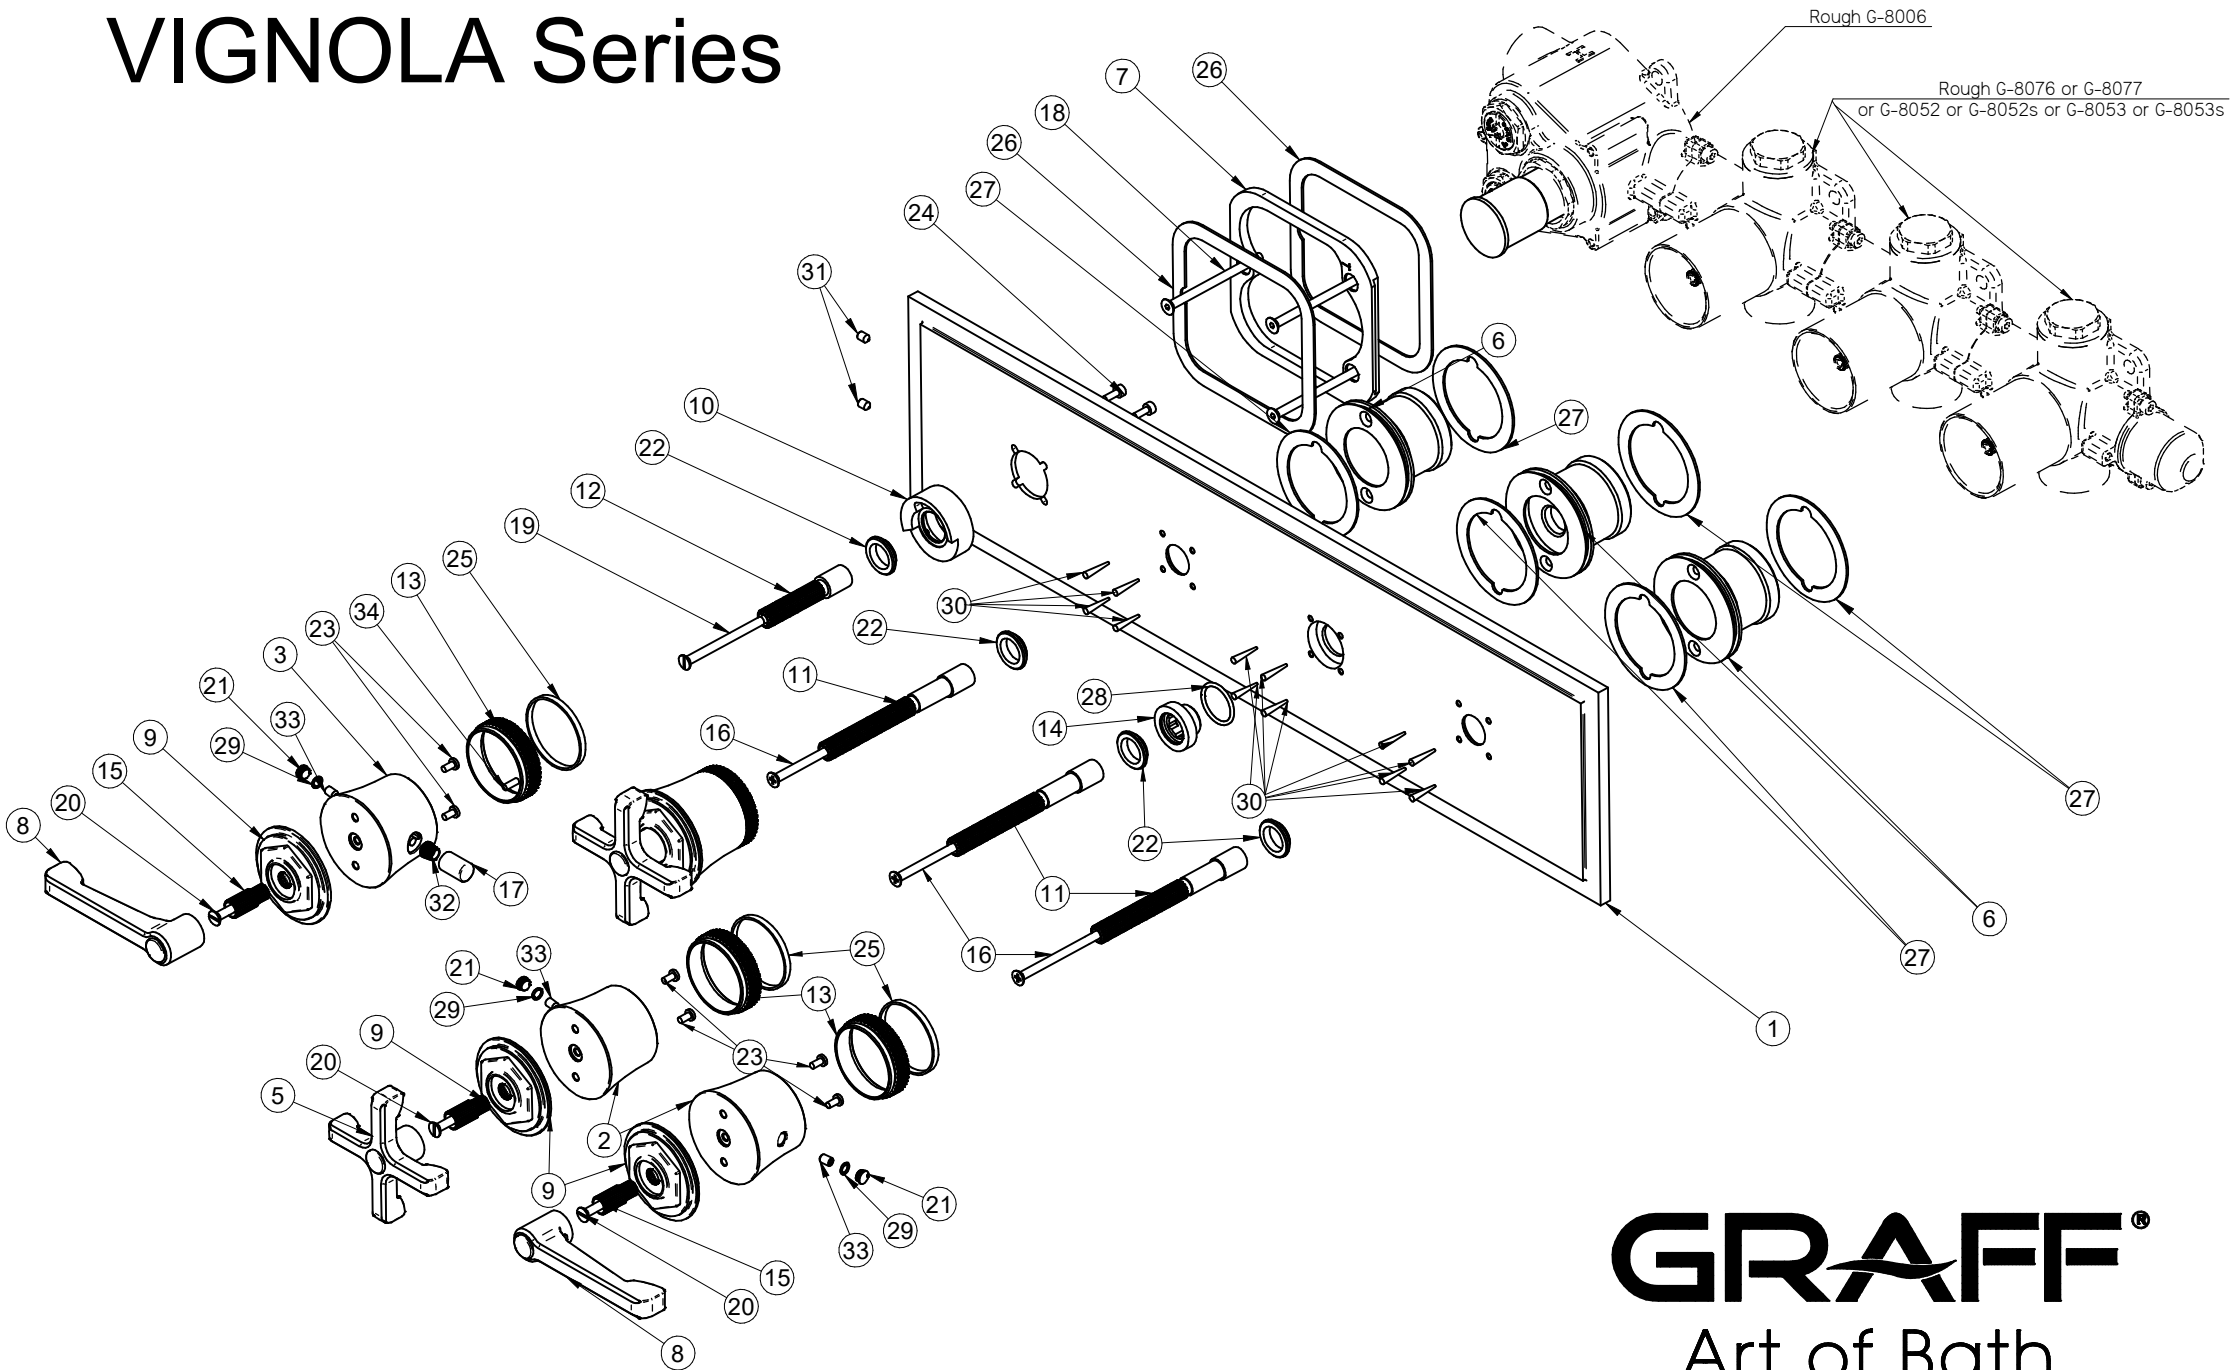

G-8179HH-ALM60C20-T

VIGNOLA Series

GRAFF®
Art of Bath