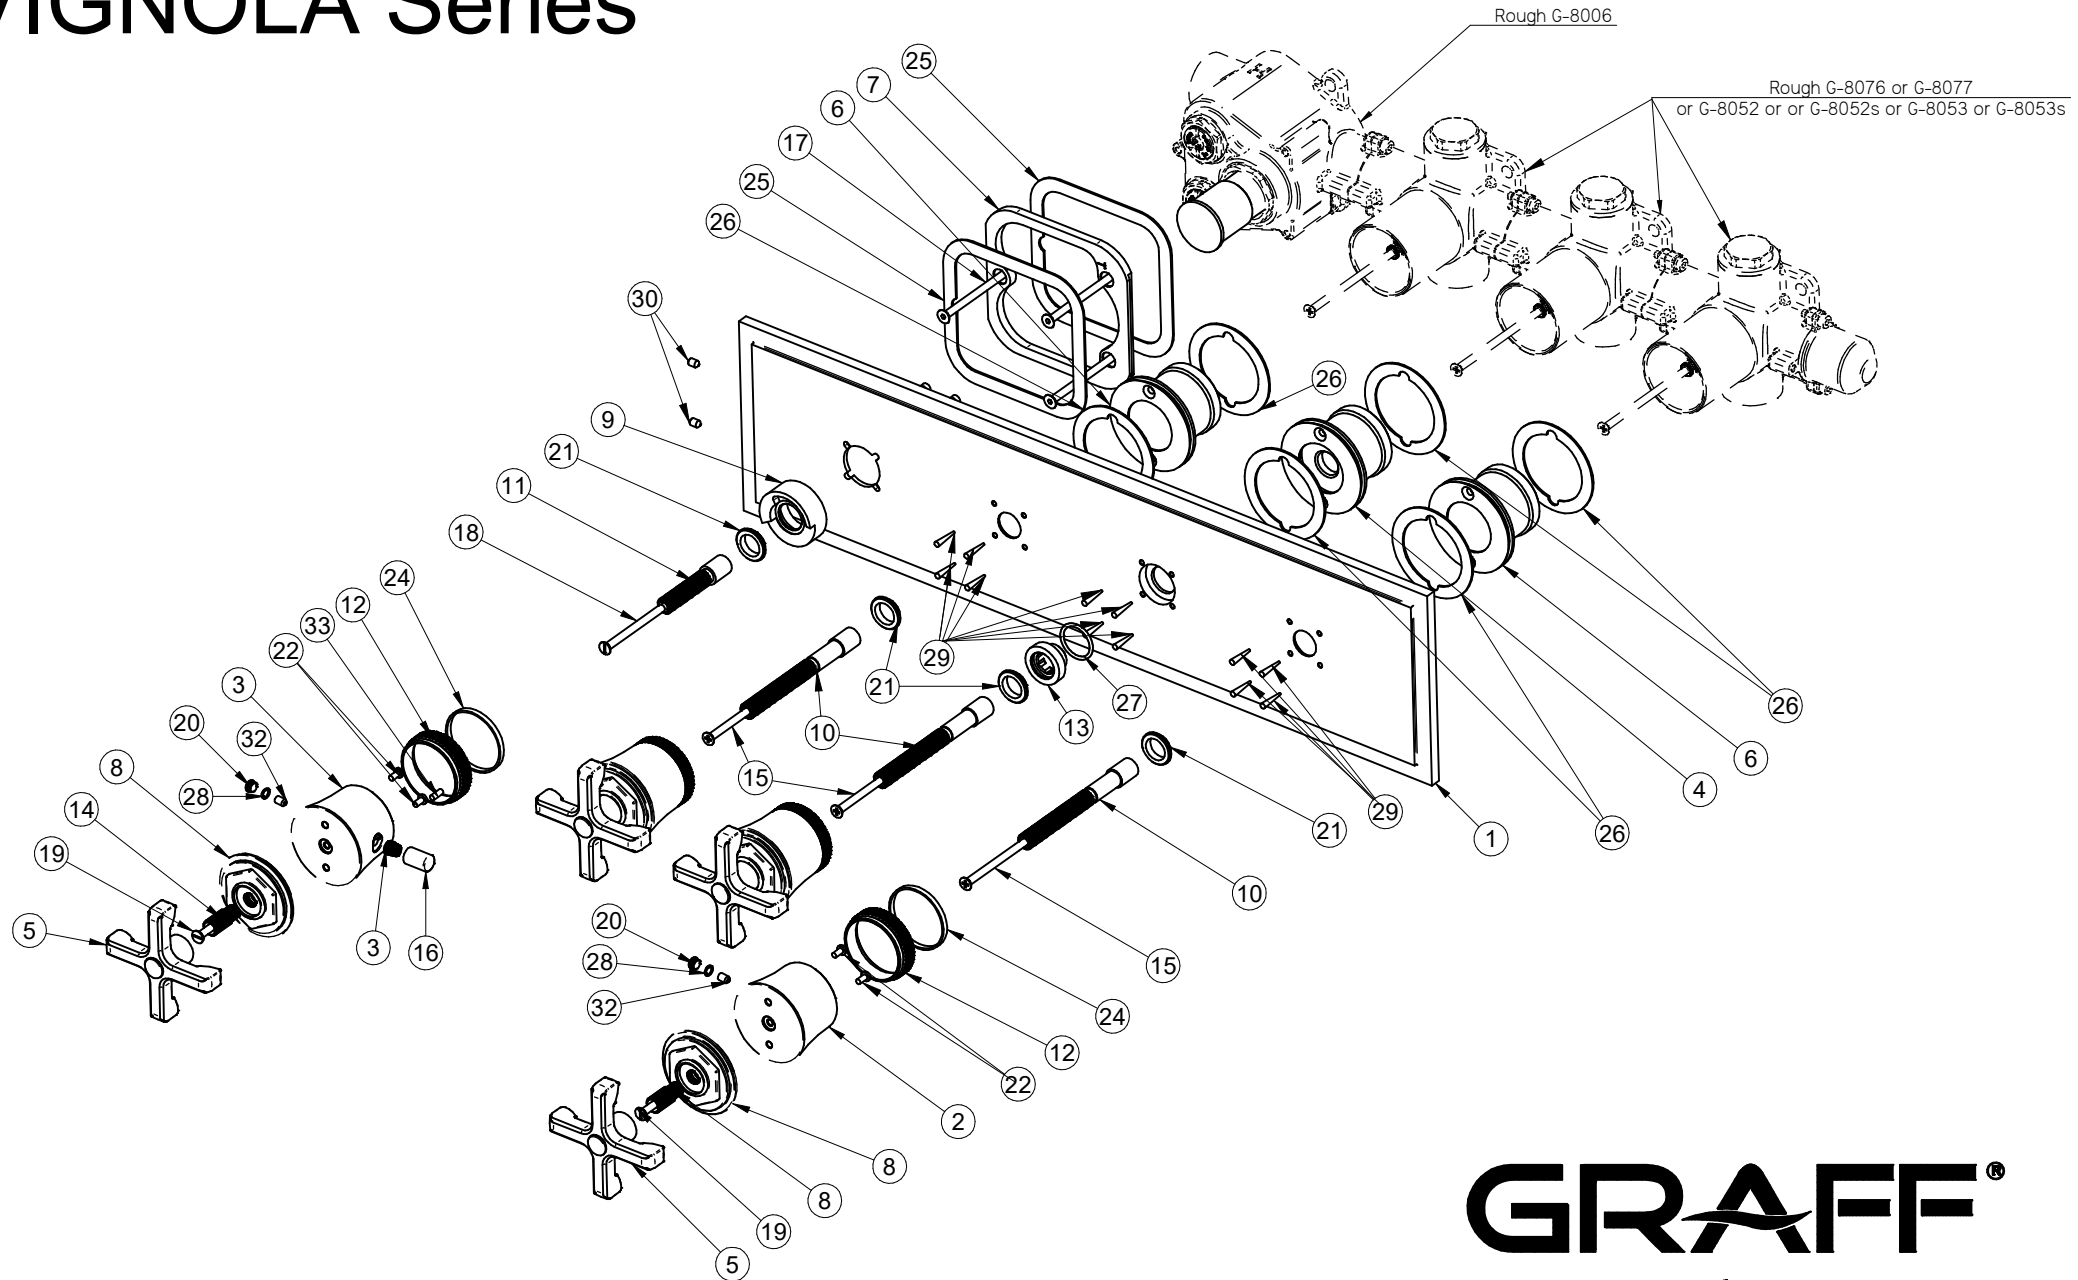

G-8179HH-C20E-T

VIGNOLA Series

GRAFF[®]
Art of Bath