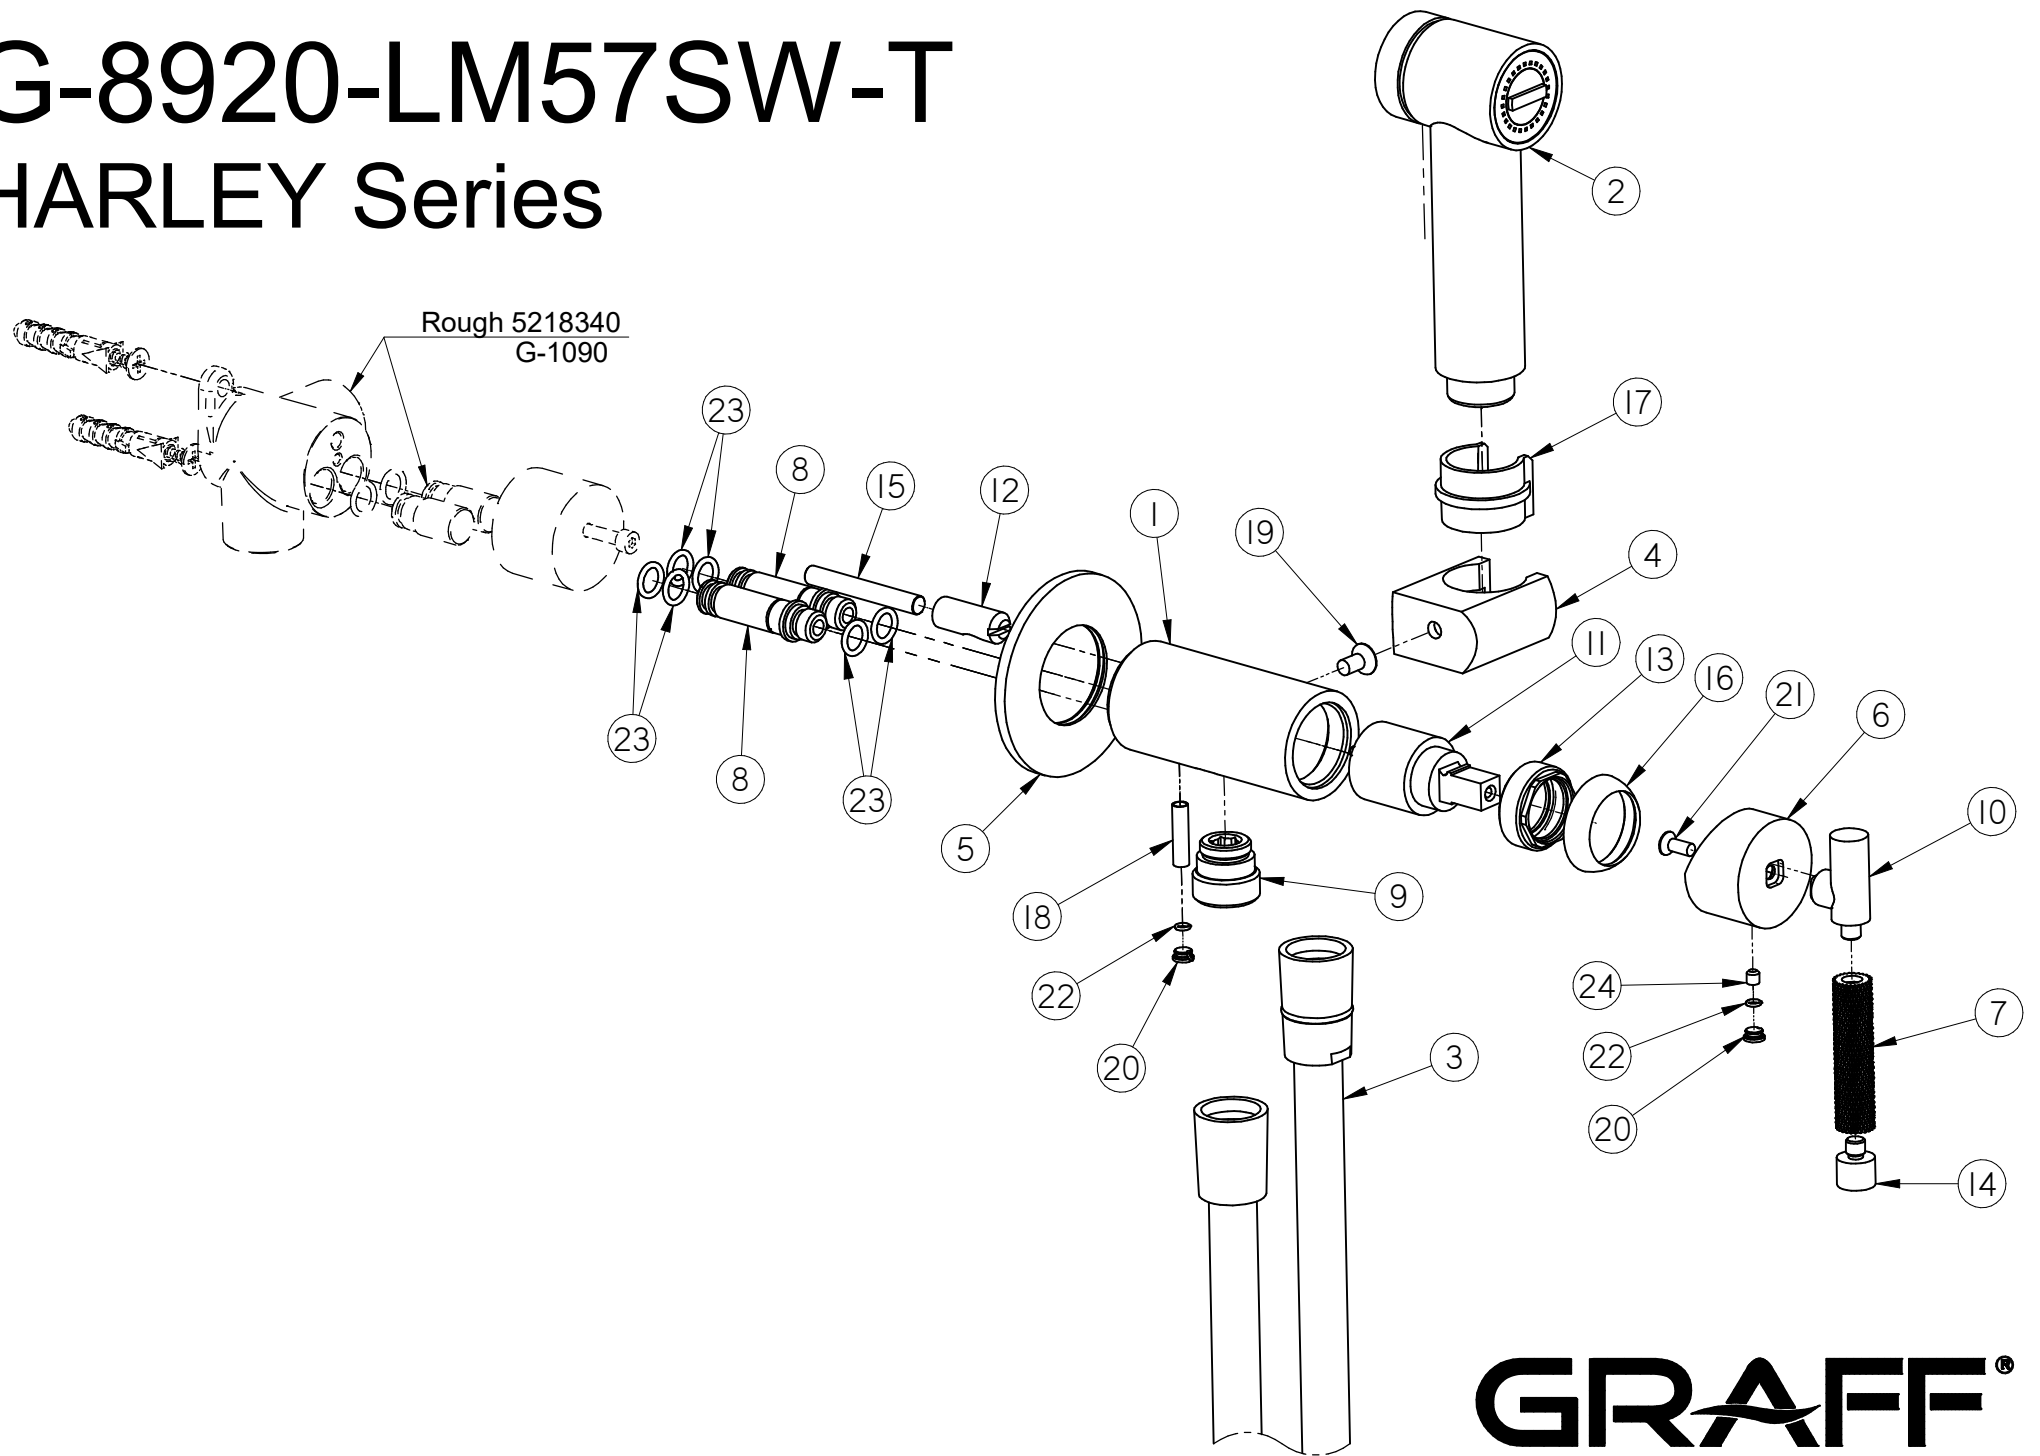

G-8920-LM57SW-T

HARLEY Series

GRAFF[®]
Art of Bath