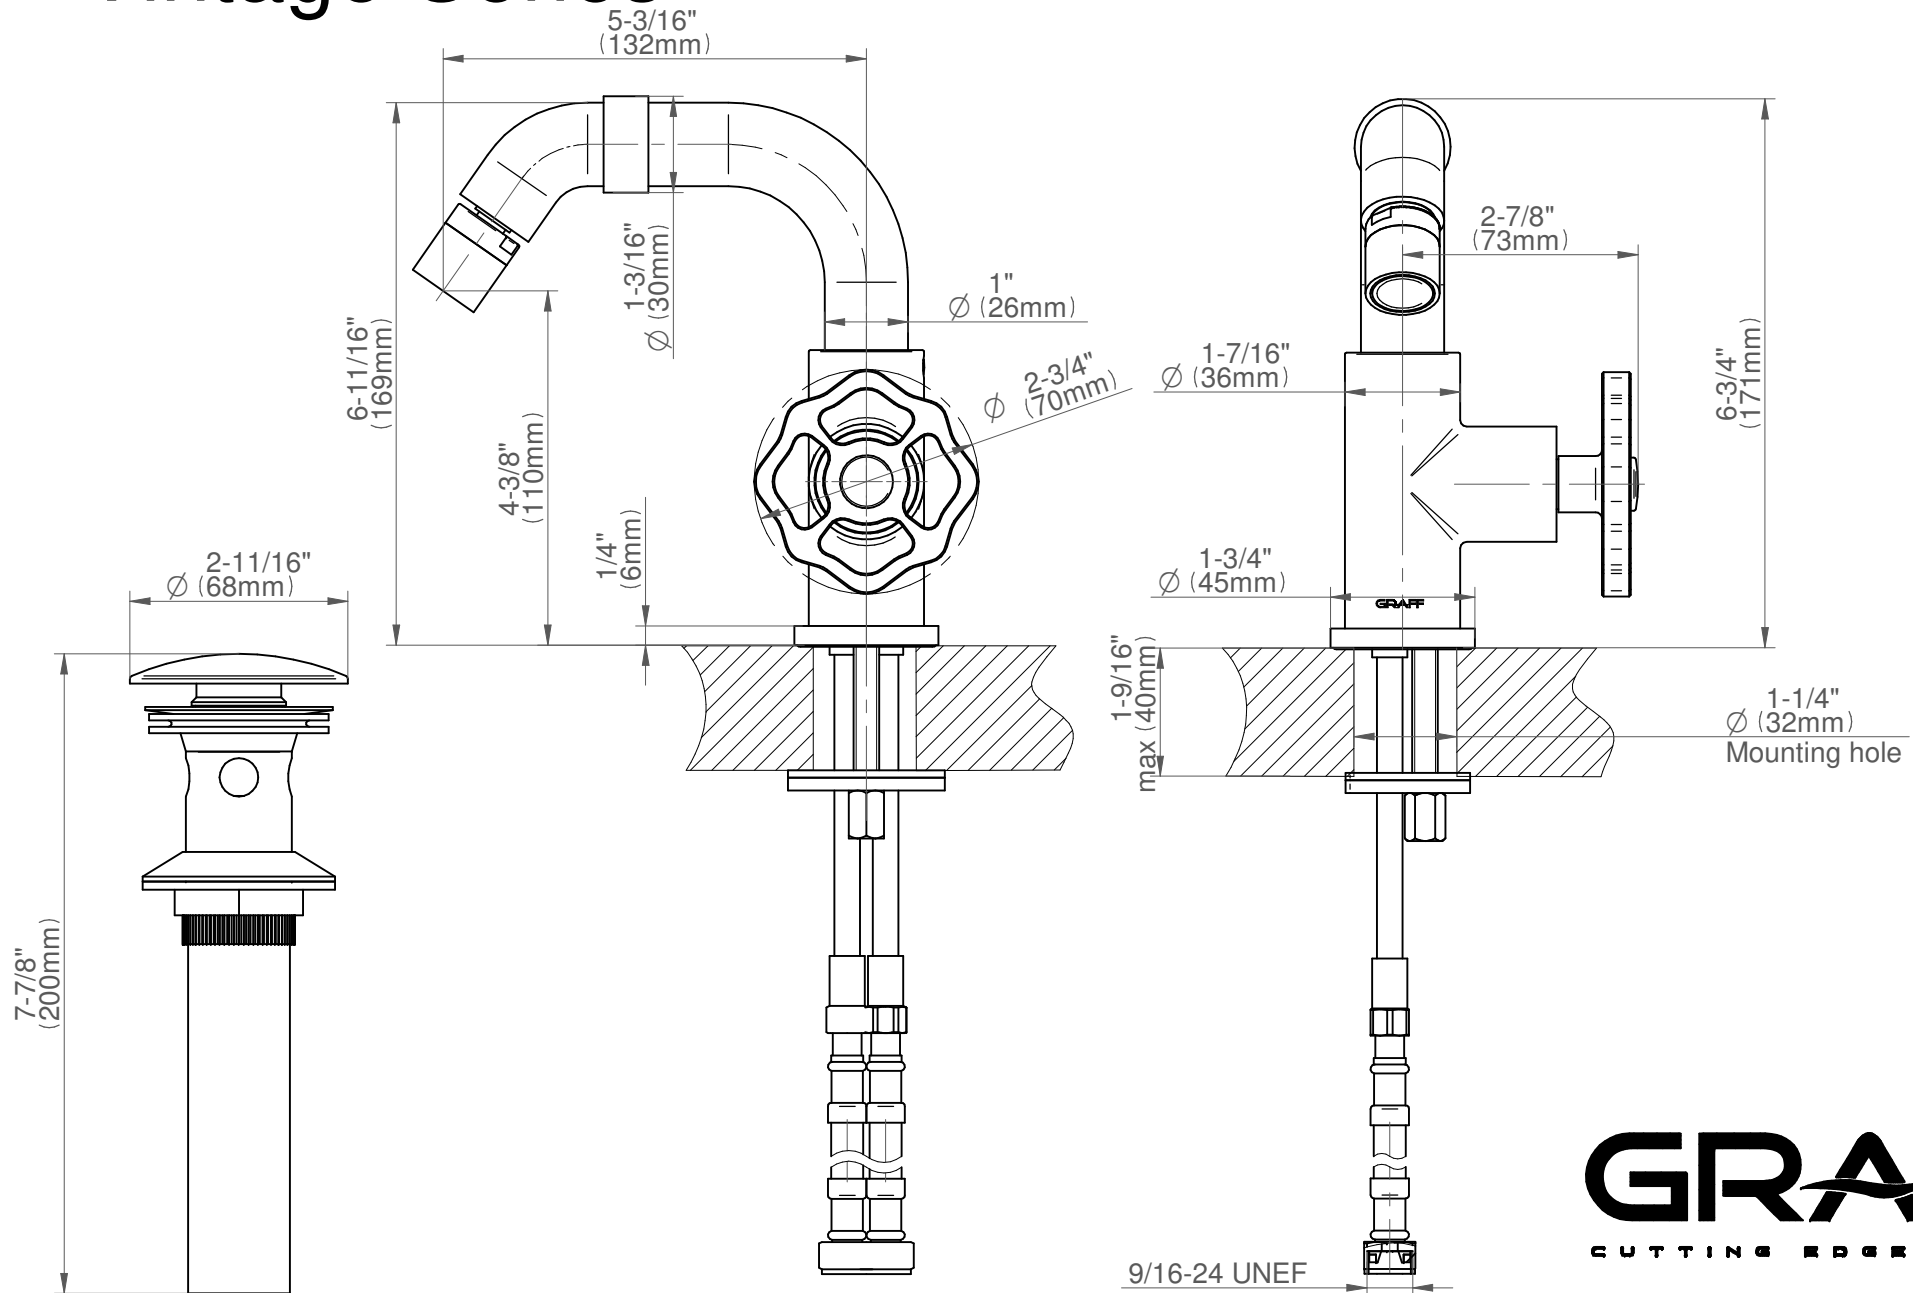

G-11360-C18

Vintage Series

GRAFF[®]
CUTTING EDGE DESIGN