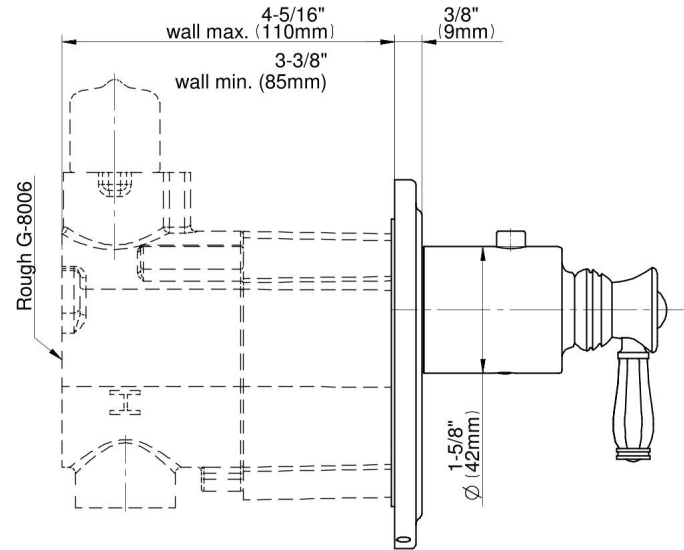

G-8031-LM63E-T

TOPAZ Series

GRAFF[®]
Art of Bath