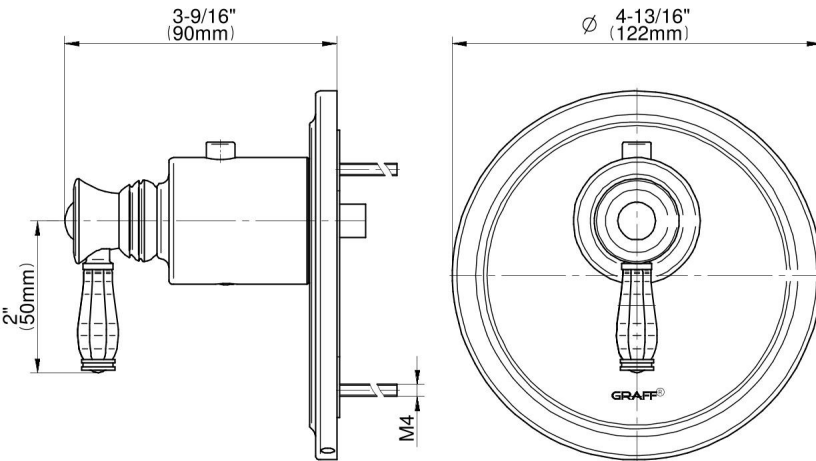

G-8031-LM63E-T

TOPAZ Series

GRAFF[®]
Art of Bath