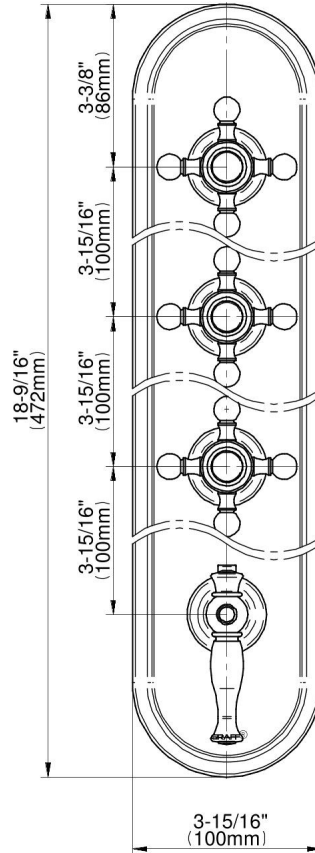

G-8088-LM22C2-T

LAUREN Series

GRAFF[®]
Art of Bath