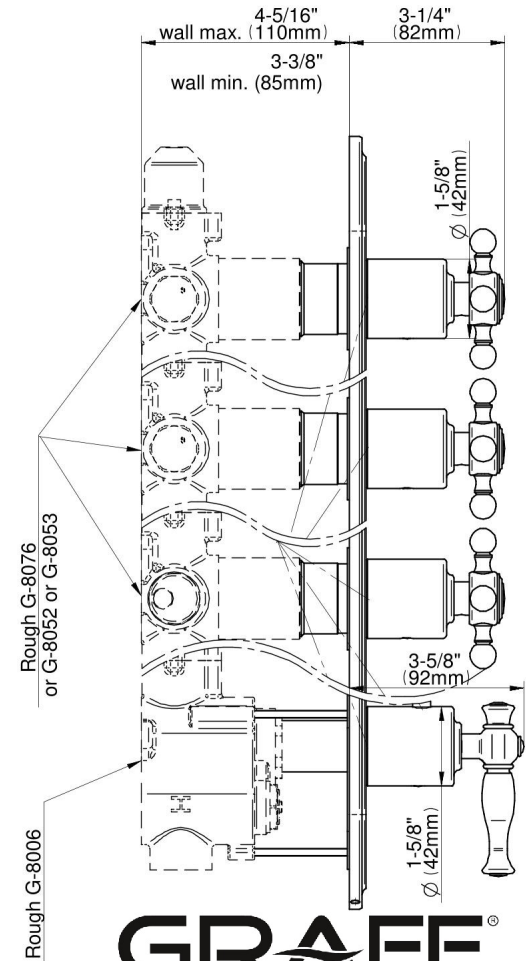

G-8088-LM22C2-T

LAUREN Series

GRAFF[®]
Art of Bath