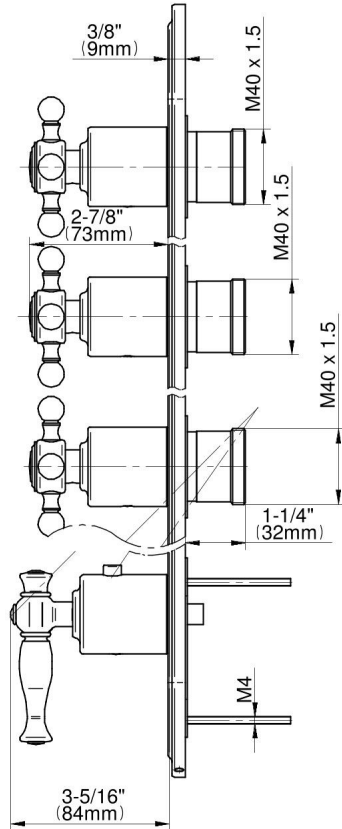

G-8088-LM22C2-T

LAUREN Series

GRAFF[®]
Art of Bath