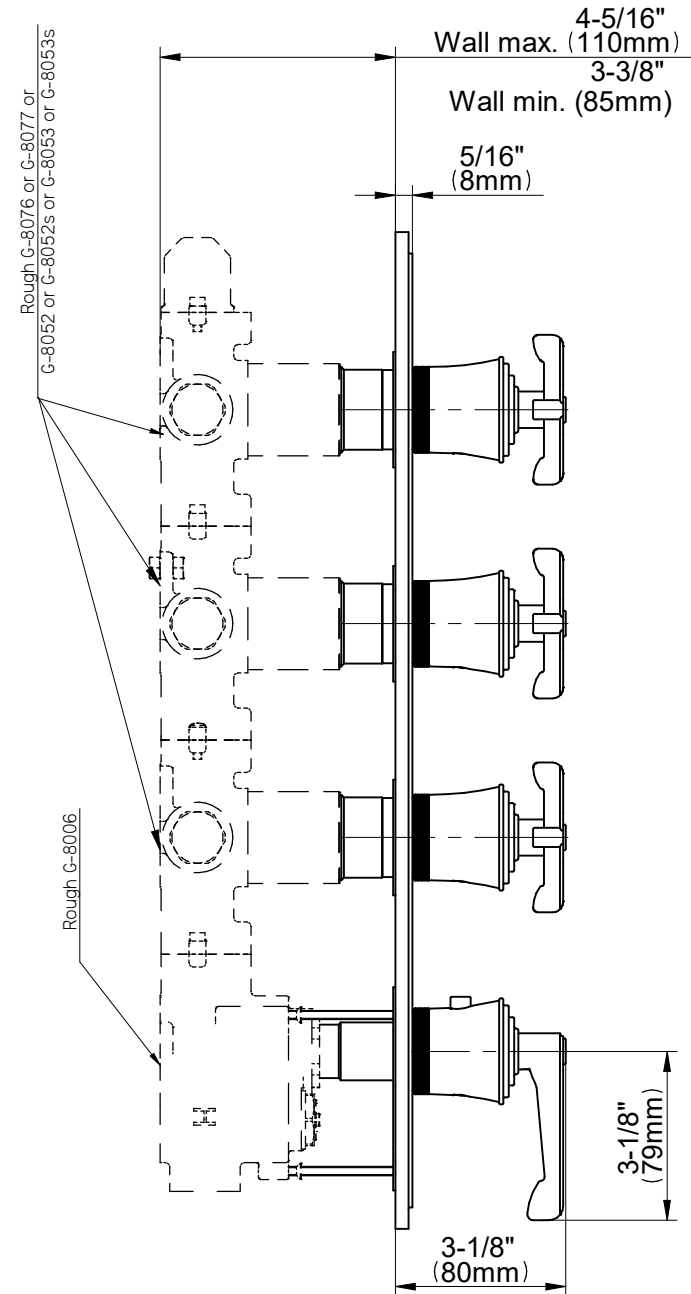

# G-8179-LM60C20-T

## VIGNOLA Series

**GRAFF**<sup>®</sup>  
Art of Bath