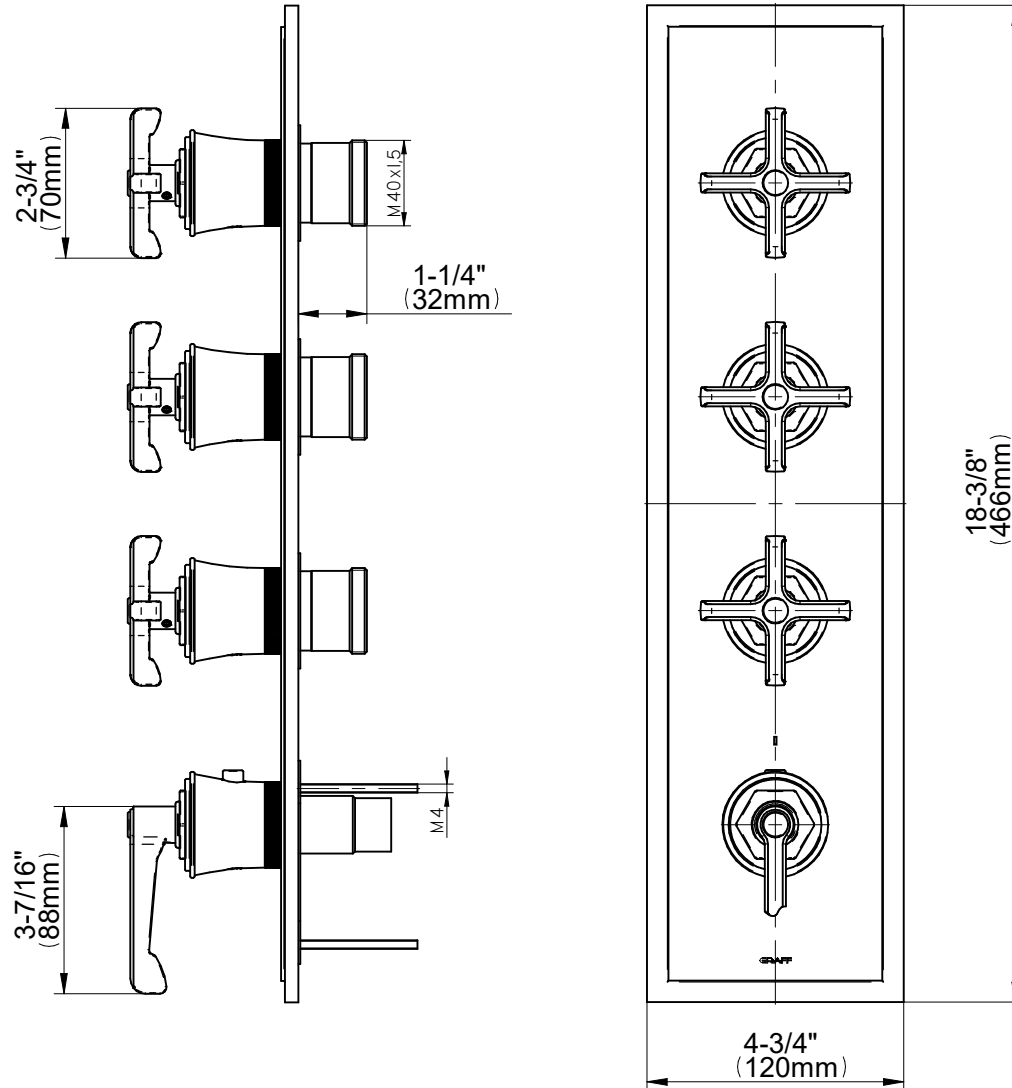

# G-8179-LM60C20-T

## VIGNOLA Series

**GRAFF**<sup>®</sup>  
Art of Bath