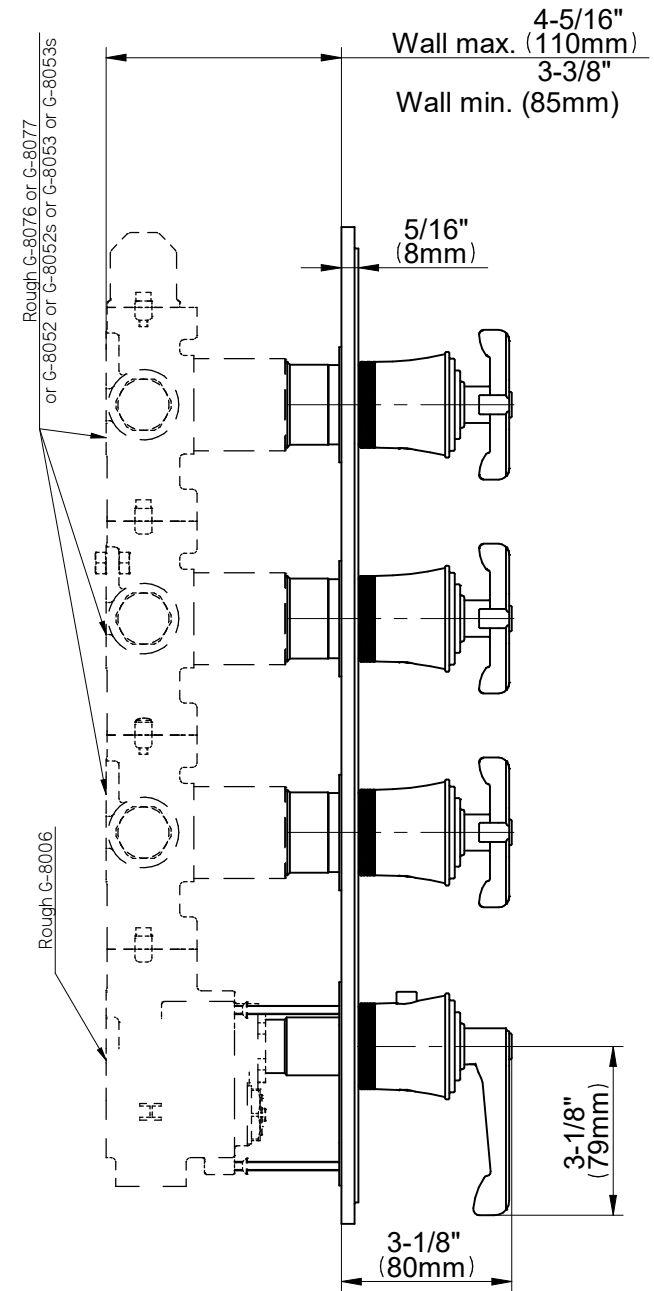

G-8179HH-LM60C20-T

VIGNOLA Series

GRAFF[®]
Art of Bath