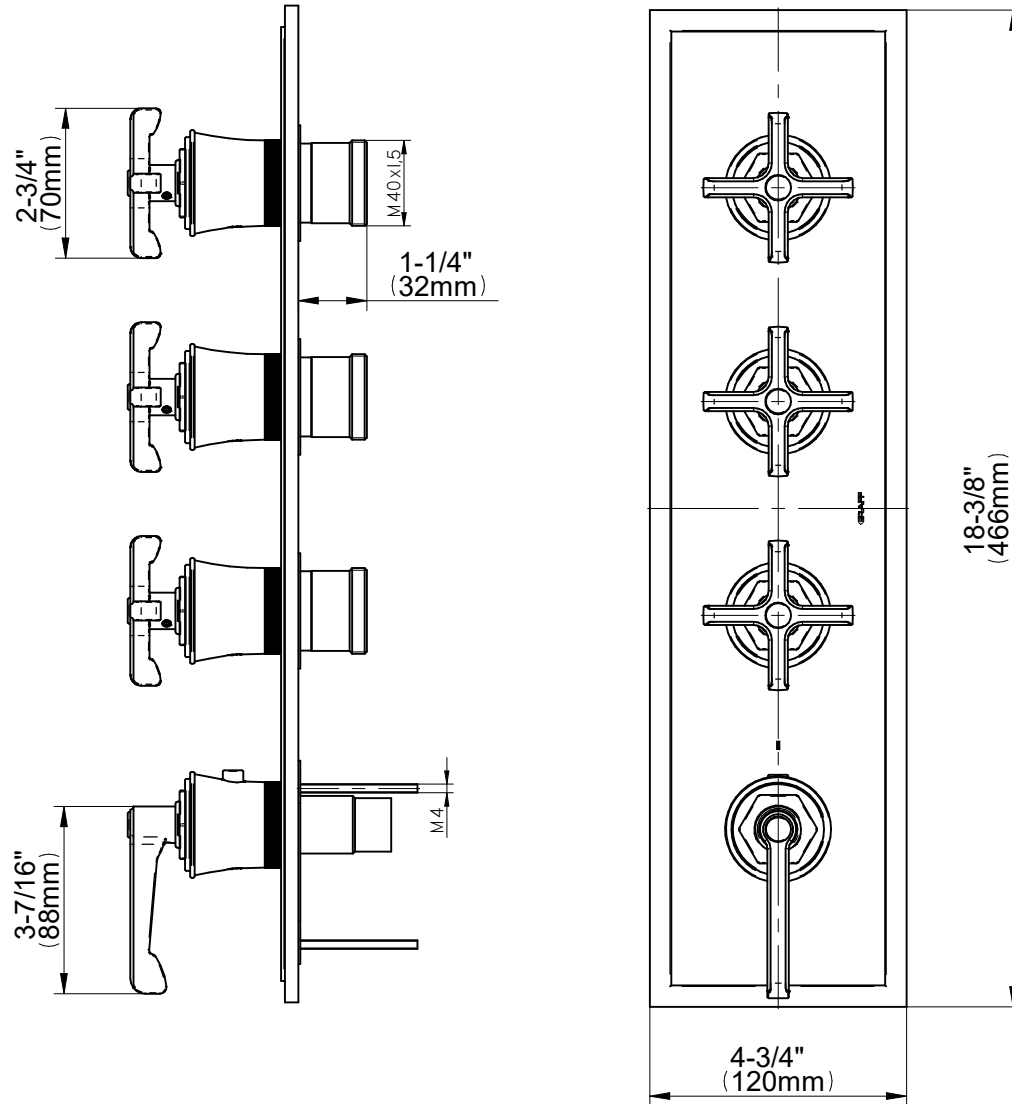

G-8179HH-LM60C20-T

VIGNOLA Series

GRAFF[®]
Art of Bath