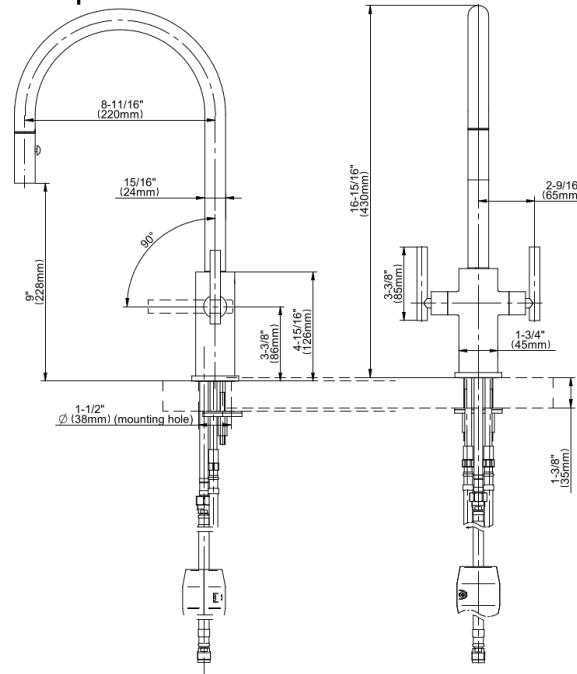

产品特点

- Single-hole installation
- Swivel spout
- Dual-function spray/stream pull-down sprayhead
- Optional G-9912 base plate available
- Aerated flow rate 1.8 max gpm
- Reverse osmosis compatible

规范合规性

- ADA
- CALGreen

* 特殊订单完成 - 请致电询问库存情况

Sosprio Kitchen Faucet Series

Sospiro
G-4671-LM49D
Sospiro现代双手柄单孔厨房龙头

GRAFF®
