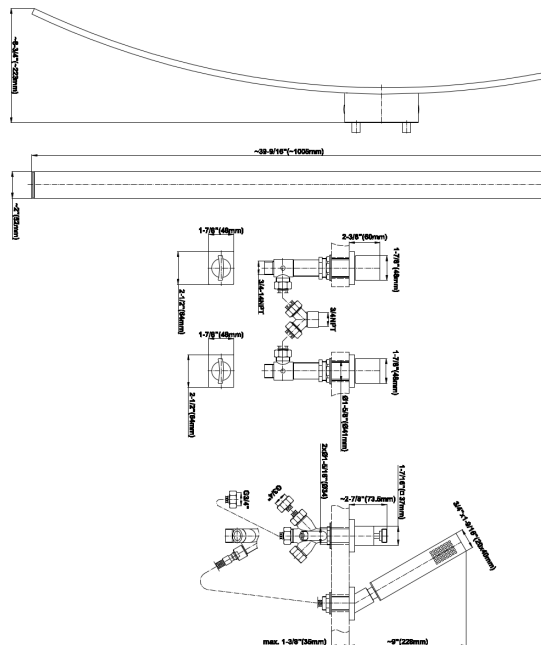

Luna

G-6051-C14B

Luna Wall-Mounted Tub Filler w/Deck-Mounted Handles
& Handshower Set

Product Features

- Wall-mounted spout installation
- Deck-mounted handle installation
- Deck-Mounted Handshower and Diverter Set included
- Roman Tub Spout Flow Rate ~9.5 gpm @60 psi
- Deck-Mounted Handshower and Diverter Flow Rate 1.5 gpm @ 60 psi
- 8-3/14" spout reach
- Optional in-line pressure balancing valve

* Special order finish - call for availability

Luna
G-6051-C14B
Luna Wall-Mounted Tub Filler w/Deck-Mounted Handles
& Handshower Set