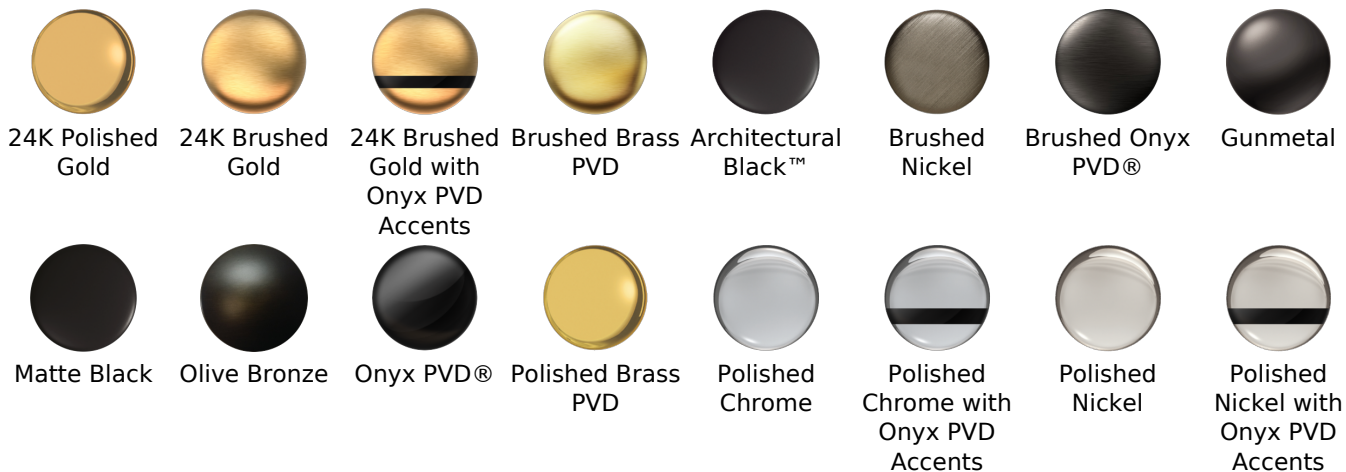

BATHROOM
 Harley M-Series Valve Horizontal
 Trim with Two Handles
G-8047H-C19E0-T

Information

- Two metal handles
- Decorative trim plate
- Use with M-Series rough valves

Finishes

White

G-8056H-C19E0

HARLEY Series