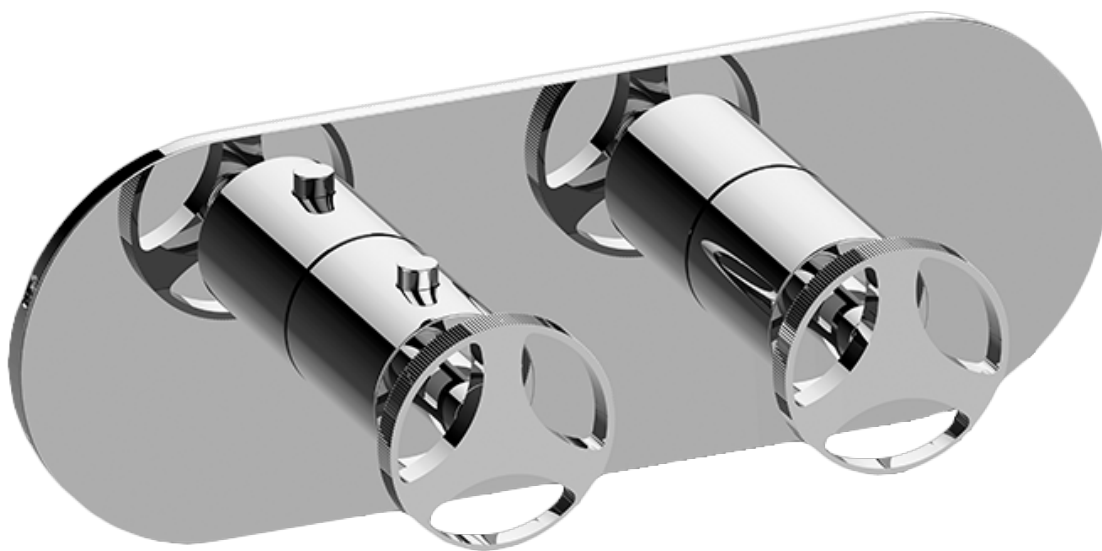

BATHROOM
 Harley M-Series Valve Horizontal
 Trim with Two Handles
G-8047H-C19E0-T

Information

- Two metal handles
- Decorative trim plate
- Use with M-Series rough valves

Finishes

White

G-8056H-C19E0

HARLEY Series