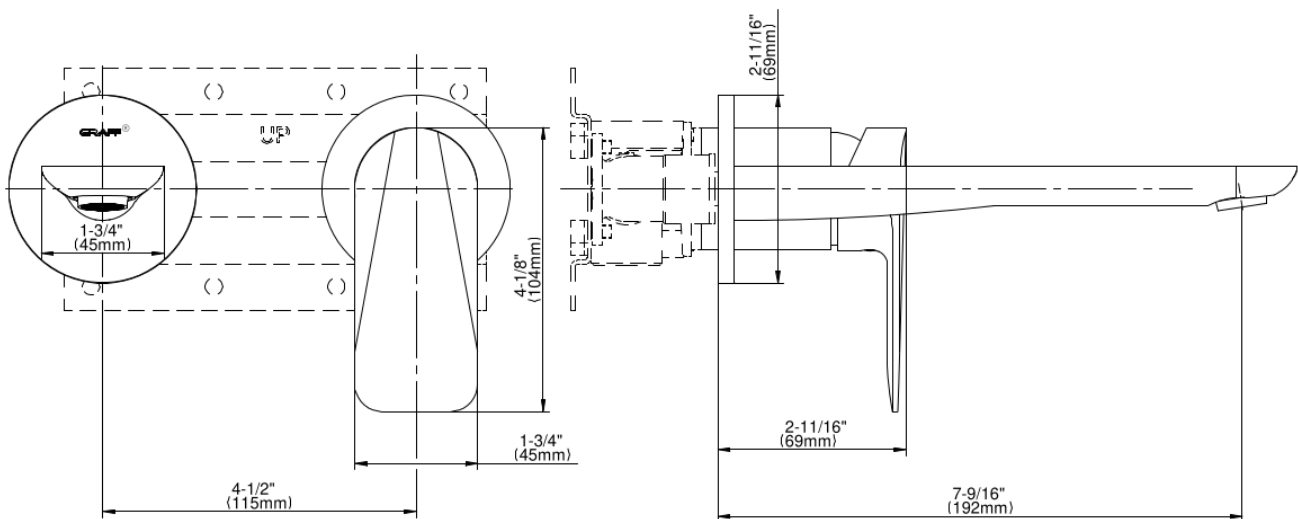

Code compliance

- ADA
- CALGreen