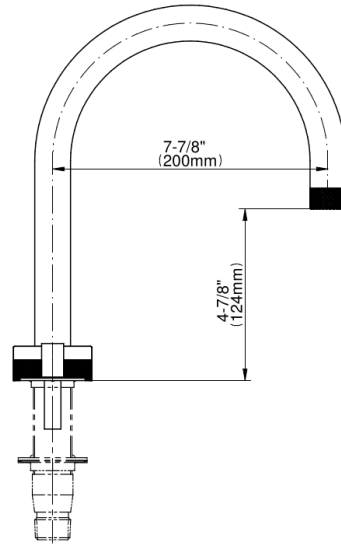

Product Features

- Matching deck-mounted handshower and diverter set available
- Use the [MOD+ Configurator](#) to generate full part numbers

Available Finishes

- 24K Polished Gold
- 24K Brushed Gold
- Brushed Brass PVD®
- Brushed Gold PVD®
- Architectural Black™
- Brushed Nickel
- Brushed Nickel PVD®
- Brushed Onyx PVD®
- Brushed Tuscan Bronze PVD®
- Rose Gold / Brushed Copper PVD®
- Gunmetal PVD®
- Matte Black
- Olive Bronze
- Onyx PVD®
- Polished Brass PVD®
- Polished Chrome
- Polished Gold PVD®
- Polished Nickel
- Polished Nickel PVD®
- Polished Tuscan Bronze PVD®
- Rose Gold / Polished Copper PVD®
- Satin Gold PVD®
- Steinox® (Satin Nickel)
- Unfinished Brass
- Unfinished Brushed Brass
- Vintage Brushed Brass
- Warm Bronze PVD®
- Architectural White

* Special order finish - call for availability

** _ ** _

Roman tub trim works with rough G-1037