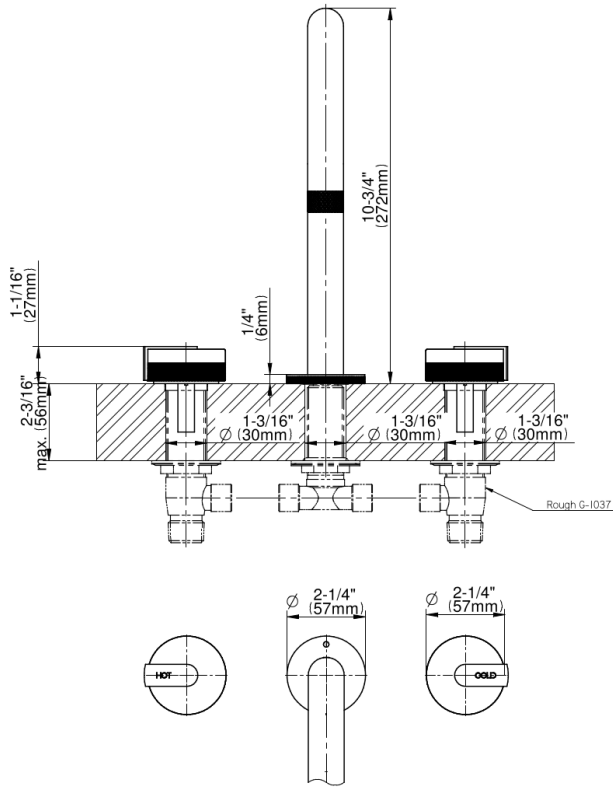

Product Features

- Matching deck-mounted handshower and diverter set available
- Use the [MOD+ Configurator](#) to generate full part numbers

Available Finishes

- 24K Polished Gold
- 24K Brushed Gold
- Brushed Brass PVD®
- Brushed Gold PVD®
- Architectural Black™
- Brushed Nickel
- Brushed Nickel PVD®
- Brushed Onyx PVD®
- Brushed Tuscan Bronze PVD®
- Rose Gold / Brushed Copper PVD®
- Gunmetal PVD®
- Matte Black
- Olive Bronze
- Onyx PVD®
- Polished Brass PVD®
- Polished Chrome
- Polished Gold PVD®
- Polished Nickel
- Polished Nickel PVD®
- Polished Tuscan Bronze PVD®
- Rose Gold / Polished Copper PVD®
- Satin Gold PVD®
- Steinox® (Satin Nickel)
- Unfinished Brass
- Unfinished Brushed Brass
- Vintage Brushed Brass
- Warm Bronze PVD®
- Architectural White

* Special order finish - call for availability

** _ ** _

Roman tub trim works with rough G-1037