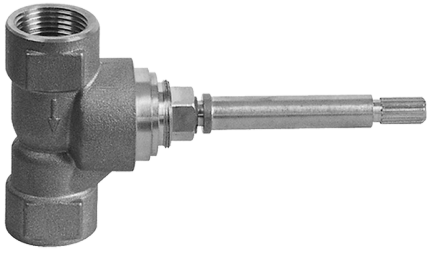

G-8075
Rough

GRAFF[®]

Product Features

- 3/4" universal inlets/outlets with female threads
- Supplied with protective plastic cover