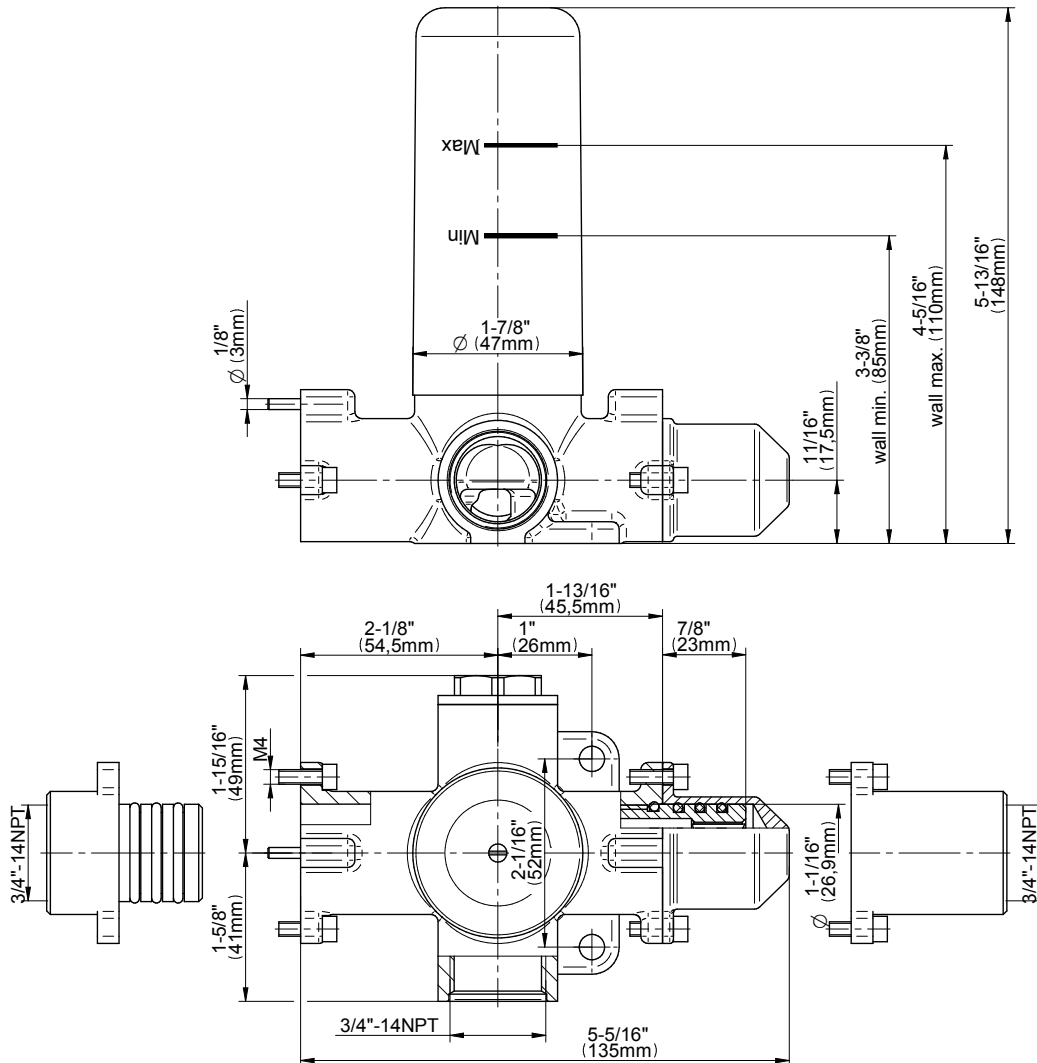

The measurements shown are for reference only. Products and specifications shown are subject to change without notice. Revised 3/2016.

www.graff-faucets.com | phone: 800-954-4723