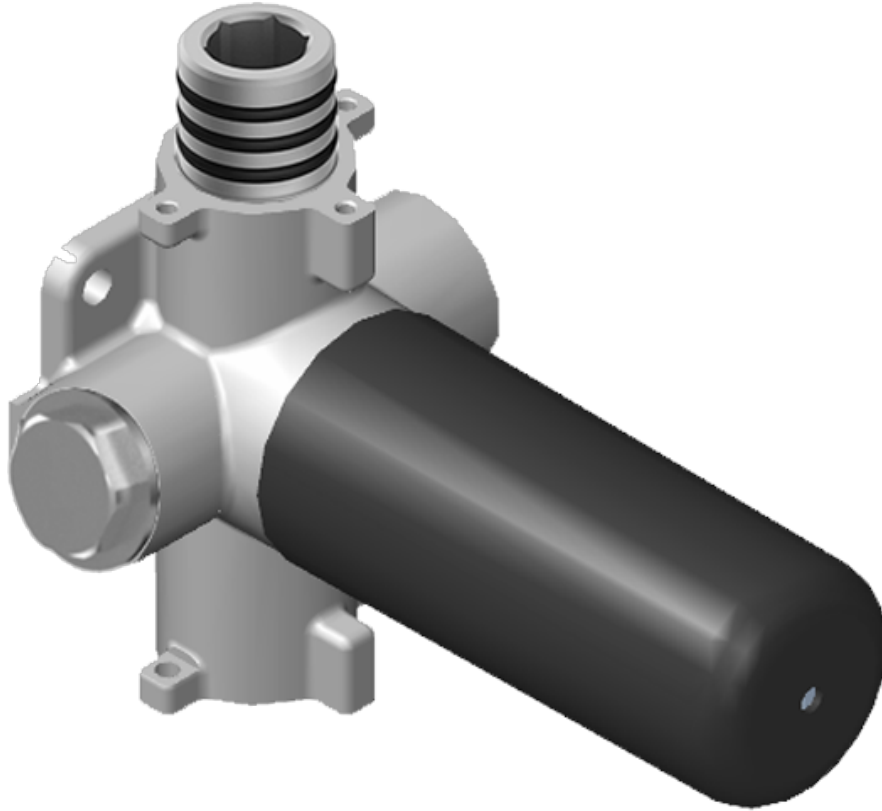

BATHROOM
Stop/Volume Control Valve with
Pass Through
G-8076

GRAFF®

Information

- 12.3 gpm @ 60 psi
- 3/4" universal inlets/outlets with female threads
- Stacking inlet and pass-through port feature
- Supplied with protective plastic cover
- CalGreen compliant dependent on functions

G-8076

M-Series

Stop/Volume Control Rough Valve with Pass-Through

Product Features

- 13.2 gpm @ 60 psi
- 3/4" universal inlets/outlets with female threads
- Stacking inlet and pass-through port feature
- Supplied with protective plastic cover
- CalGreen compliant dependent on functions