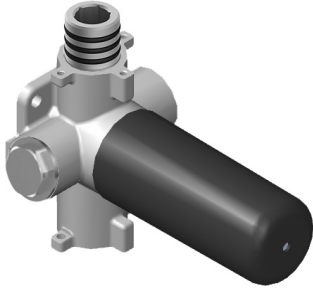

BATHROOM
Stop/Volume Control Valve with
Pass Through
G-8076

GRAFF®

Information

- 12.3 gpm @ 60 psi
- 3/4" universal inlets/outlets with female threads
- Stacking inlet and pass-through port feature
- Supplied with protective plastic cover
- CalGreen compliant dependent on functions

G-8076

M-Series

Stop/Volume Control Rough Valve with Pass-Through

Product Features

- 13.2 gpm @ 60 psi
- 3/4" universal inlets/outlets with female threads
- Stacking inlet and pass-through port feature
- Supplied with protective plastic cover
- CalGreen compliant dependent on functions