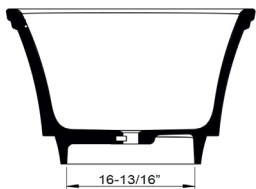

* Special order finish- call for availability
** - please specify finish
*** - please specify handle: R2MB Marble Storm Black, R2MW Marble Smoky White, R2MG Marble Forest Green, R1** Brass please specify any finish