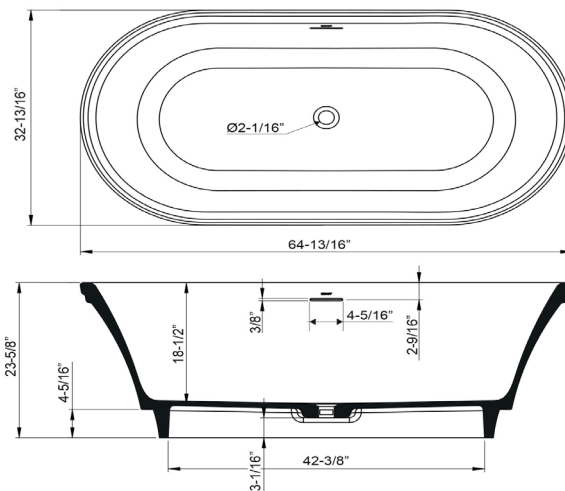

CAM64L-OF-**

Camden Collection

Camden Bathtub in Sleek-Stone®

GRAFF®

Product Features

- Constructed from Sleek-Stone® Lite
- Freestanding installation
- With integrated overflow
- No faucet hole
- Includes G-9985 pop-up drain with overflow in chosen finish
- ~294 lb
- 72 gal capacity
- Available Spring 2020

Available Finishes

- Gloss Sleek-Stone® CAM64L-OF-GL
- Matte Sleek-Stone® CAM64L-OF-MT

Warranty

- Limited lifetime warranty

For complete warranty information go to <https://www.graff-designs.com/en/info/faqs>

* Special order finish- call for availability
** - please specify finish
*** - please specify handle: R2MB Marble Storm Black, R2MW Marble Smoky White, R2MG Marble Forest Green, R1** Brass please specify any finish