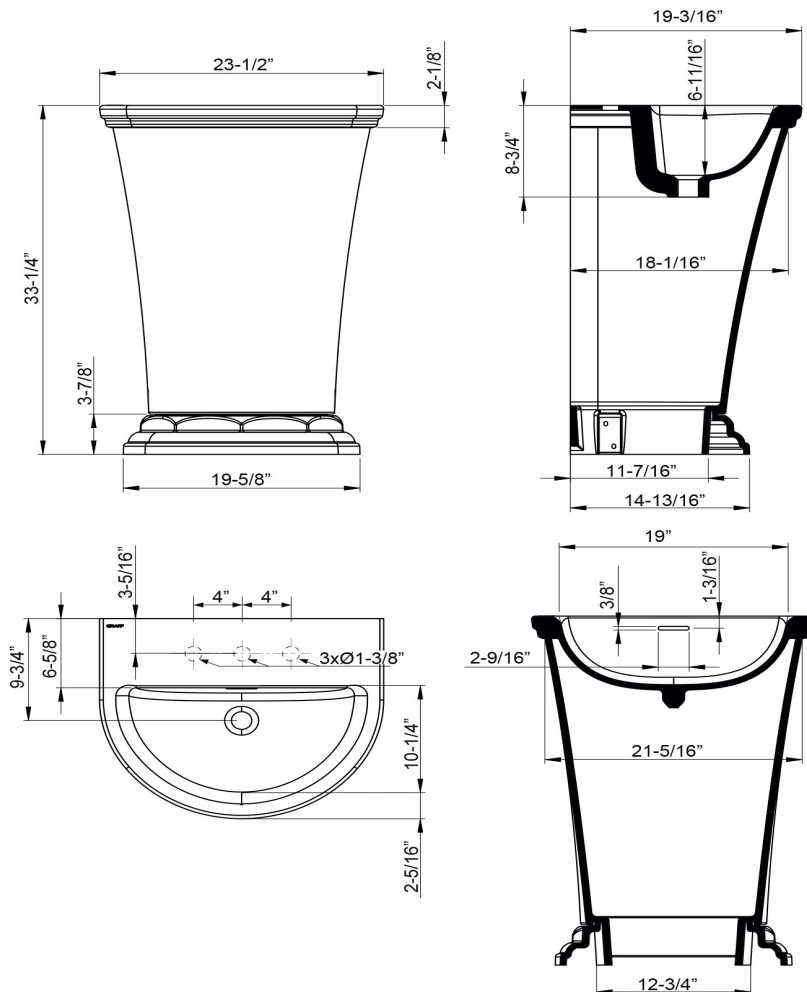

Warranty

- Limited lifetime warranty

For complete warranty information go to <https://www.graff-designs.com/en/info/faqs>