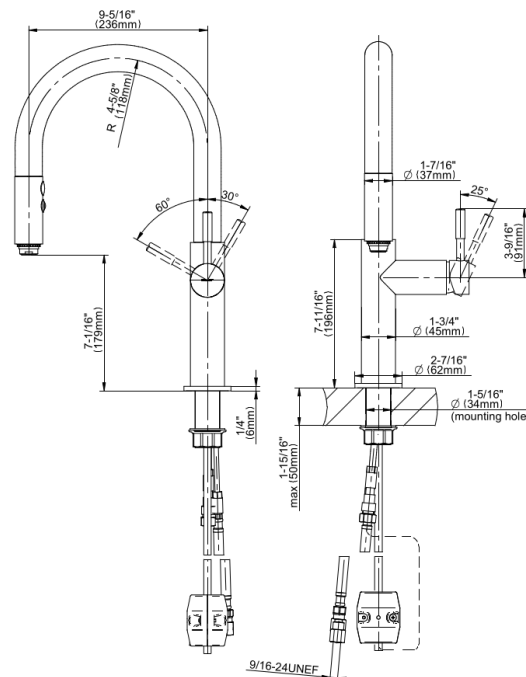

Available Finishes

- Brushed Brass PVD®
- Brushed Gold PVD®
- Architectural Black™
- Brushed Nickel
- Brushed Nickel PVD®
- Brushed Onyx PVD®
- Brushed Tuscan Bronze PVD®
- Rose Gold / Brushed Copper PVD®
- Gunmetal PVD®
- Matte Black
- Olive Bronze
- Onyx PVD®
- Polished Brass PVD®
- Polished Chrome
- Polished Gold PVD®
- Polished Nickel
- Polished Nickel PVD®
- Polished Tuscan Bronze PVD®
- Rose Gold / Polished Copper PVD®
- Satin Gold PVD®
- Steelnox® (Satin Nickel)
- Vintage Brushed Brass
- Warm Bronze PVD®
- Architectural White

* Special order finish - call for availability