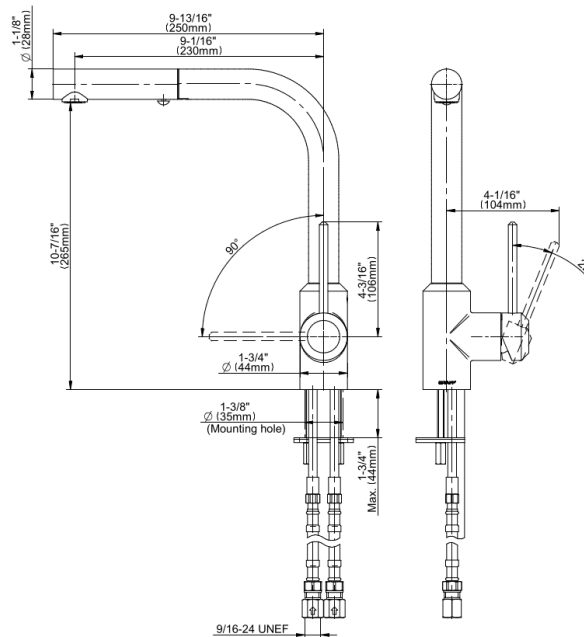

Available Finishes

- Brushed Brass PVD®
- Brushed Gold PVD®
- Architectural Black™
- Brushed Nickel
- Brushed Nickel PVD®
- Brushed Onyx PVD®
- Brushed Tuscan Bronze PVD®
- Rose Gold / Brushed Copper PVD®
- Gunmetal PVD®
- Matte Black
- Olive Bronze
- Onyx PVD®
- Polished Brass PVD®
- Polished Chrome
- Polished Gold PVD®
- Polished Nickel
- Polished Nickel PVD®
- Polished Tuscan Bronze PVD®
- Rose Gold / Polished Copper PVD®
- Satin Gold PVD®
- Steelnox® (Satin Nickel)
- Vintage Brushed Brass
- Warm Bronze PVD®
- Architectural White

* Special order finish - call for availability