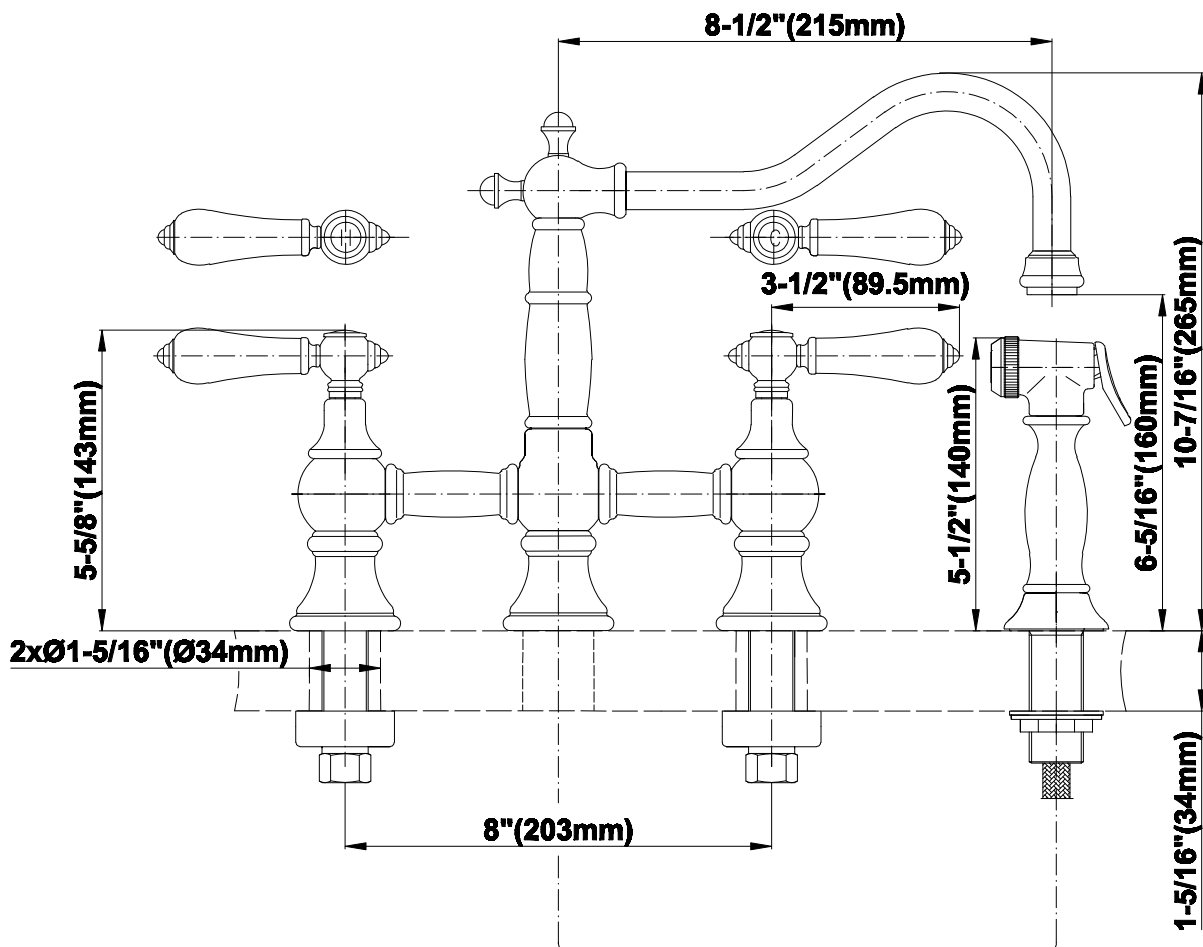

The measurements shown are for reference only. Products and specifications shown are subject to change without notice. Revised 09/2012.

www.graff-faucets.com | phone: 800-954-4723