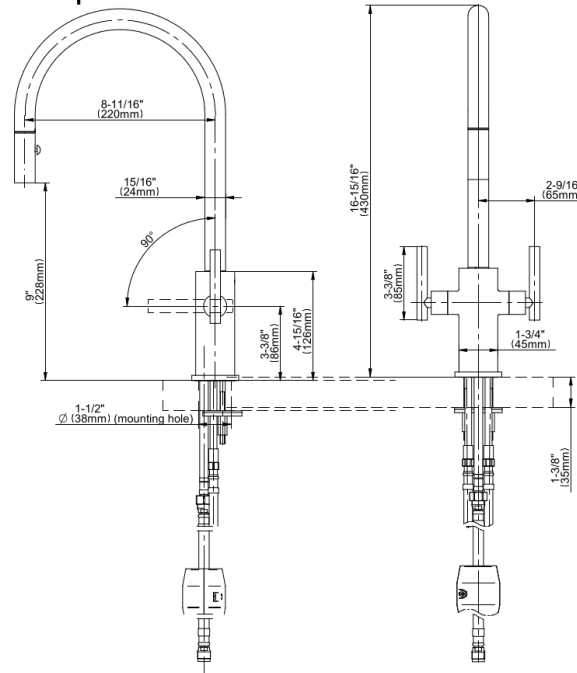

Product Features

- Single-hole installation
- Swivel spout
- Dual-function spray/stream pull-down sprayhead
- Optional G-9912 base plate available
- Aerated flow rate ?1.8 max gpm
- Reverse osmosis compatible

* Special order finish - call for availability

Sosprio Kitchen Faucet Series

Sospiro
G-4671-LM49D
Sospiro Contemporary Two-Handle Single-Hole Kitchen
Faucet

GRAFF[®]