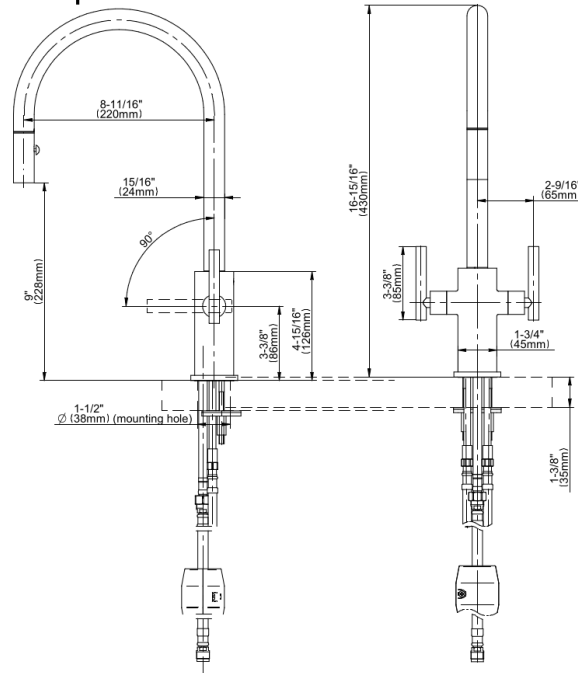

Product Features

- Single-hole installation
- Swivel spout
- Dual-function spray/stream pull-down sprayhead
- Optional G-9912 base plate available
- Aerated flow rate ≥ 1.8 max gpm
- Reverse osmosis compatible

* Special order finish - call for availability

Sosprio Kitchen Faucet Series

Sospiro

G-4671-LM49D

Sospiro Contemporary Two-Handle Single-Hole Kitchen
Faucet

GRAFF[®]