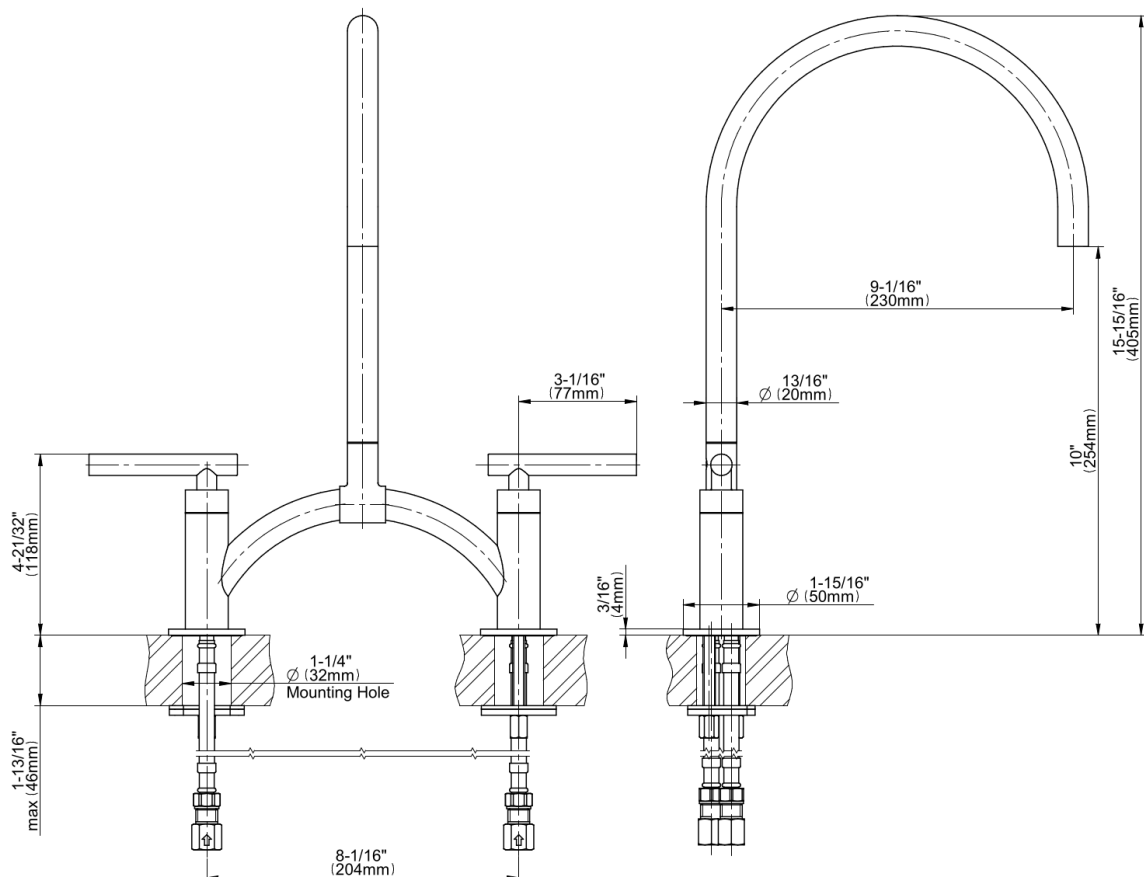

Product Features

- Installs on 8" centers
- Swivel spout
- Aerated flow rate ?1.8 max gpm
- Reverse osmosis compatible

Code compliance

- ADA
- CALGreen

Available Finishes

- Brushed Brass PVD®
- Brushed Gold PVD®
- Architectural Black™
- Brushed Nickel
- Brushed Nickel PVD®
- Brushed Onyx PVD®
- Brushed Tuscan Bronze PVD®
- Rose Gold / Brushed Copper PVD®
- Gunmetal PVD®
- Matte Black
- Olive Bronze
- Onyx PVD®
- Polished Brass PVD®
- Polished Chrome
- Polished Gold PVD®
- Polished Nickel
- Polished Nickel PVD®
- Polished Tuscan Bronze PVD®
- Rose Gold / Polished Copper PVD®
- Satin Gold PVD®
- Steelnox® (Satin Nickel)
- Vintage Brushed Brass
- Warm Bronze PVD®
- Architectural White

* Special order finish - call for availability

Sospiro
G-4890-LM49
Sospiro Contemporary Bridge Kitchen Faucet

GRAFF[®]