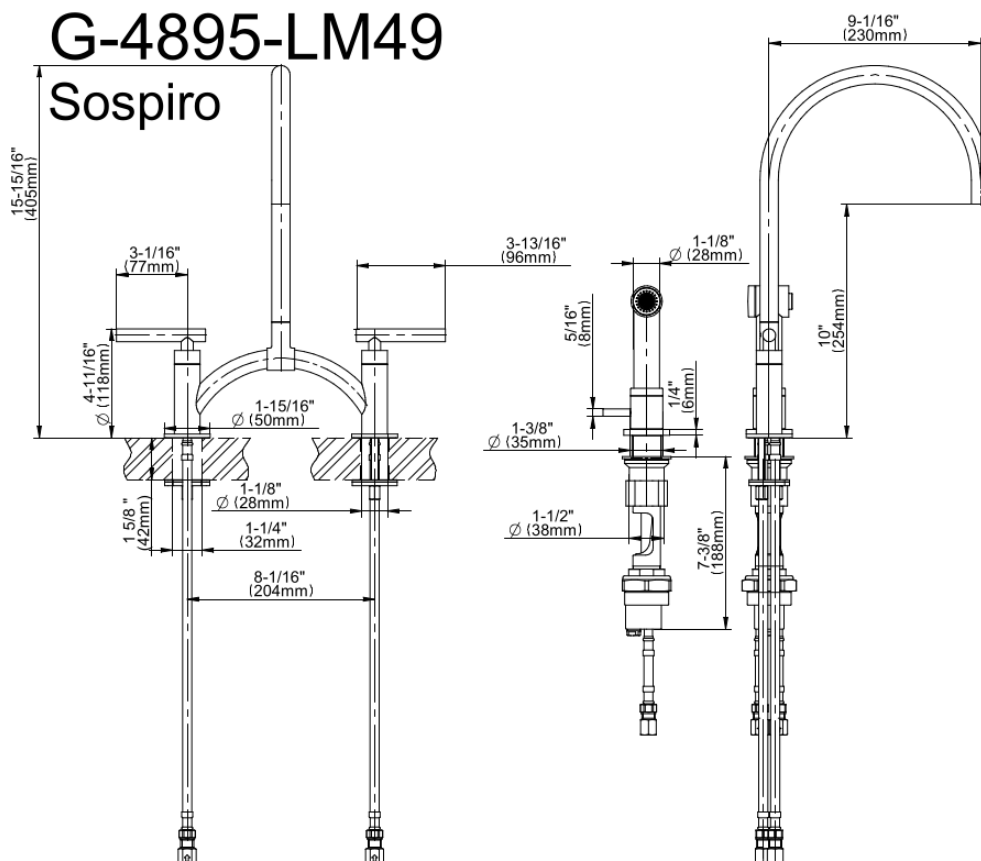

Sospiro
G-4895-LM49

Sospiro Contemporary Bridge Kitchen Faucet with
 Independent Side Spray

GRAFF®

Product Features

- Installs on 8" centers
- Swivel spout
- Aerated flow rate ?1.8 max gpm, side spray flow rate ?1.8 max gpm
- Includes matching independent side spray w/ progressive valve and dual-function spray/stream pull-out sprayhead
- Reverse osmosis compatible

Code compliance

- ADA
- CALGreen

* Special order finish - call for availability

Sospiro

G-4895-LM49

Sospiro Contemporary Bridge Kitchen Faucet with
Independent Side Spray

GRAFF[®]