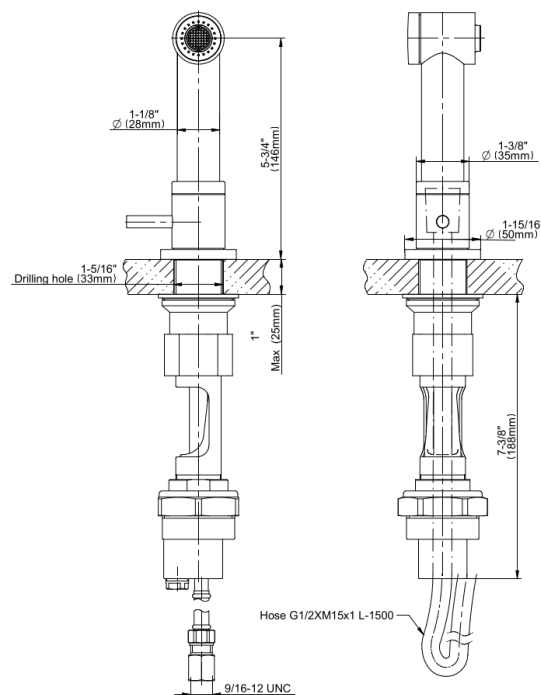

Product Features

- Single-hole installation
- Single lever handle
- Dual-function spray/stream pullout sprayhead
- Progressive valve controls water temperature
- Aerated flow rate ? 1.8 max gpm

Code compliance

- CALGreen

Available Finishes

- Brushed Brass PVD®
- Brushed Gold PVD®
- Architectural Black™
- Brushed Nickel
- Brushed Nickel PVD®
- Brushed Onyx PVD®
- Brushed Tuscan Bronze PVD®
- Rose Gold / Brushed Copper PVD®
- Gunmetal PVD®
- Matte Black
- Olive Bronze
- Onyx PVD®
- Polished Brass PVD®
- Polished Chrome
- Polished Gold PVD®
- Polished Nickel
- Polished Nickel PVD®
- Polished Tuscan Bronze PVD®
- Rose Gold / Polished Copper PVD®
- Satin Gold PVD®
- Steelnox® (Satin Nickel)
- Vintage Brushed Brass
- Warm Bronze PVD®
- Architectural White

* Special order finish - call for availability