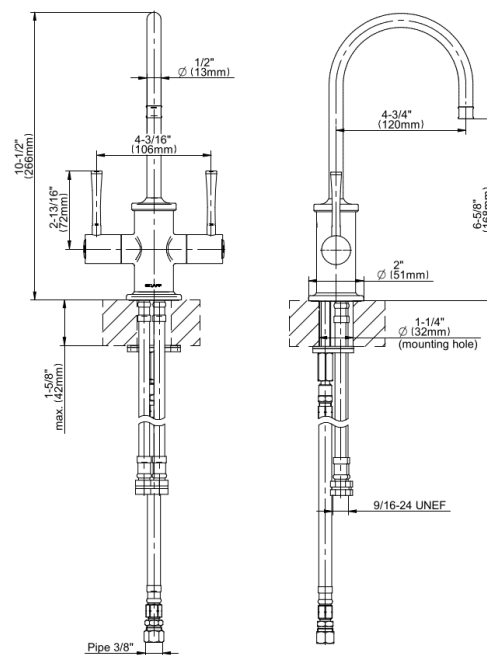

Available Finishes

- Brushed Brass PVD®
- Brushed Gold PVD®
- Architectural Black™
- Brushed Nickel
- Brushed Nickel PVD®
- Brushed Onyx PVD®
- Brushed Tuscan Bronze PVD®
- Rose Gold / Brushed Copper PVD®
- Gunmetal PVD®
- Matte Black
- Olive Bronze
- Onyx PVD®
- Polished Brass PVD®
- Polished Chrome
- Polished Gold PVD®
- Polished Nickel
- Polished Nickel PVD®
- Polished Tuscan Bronze PVD®
- Rose Gold / Polished Copper PVD®
- Satin Gold PVD®
- Steelnox® (Satin Nickel)
- Vintage Brushed Brass
- Warm Bronze PVD®
- Architectural White

* Special order finish - call for availability