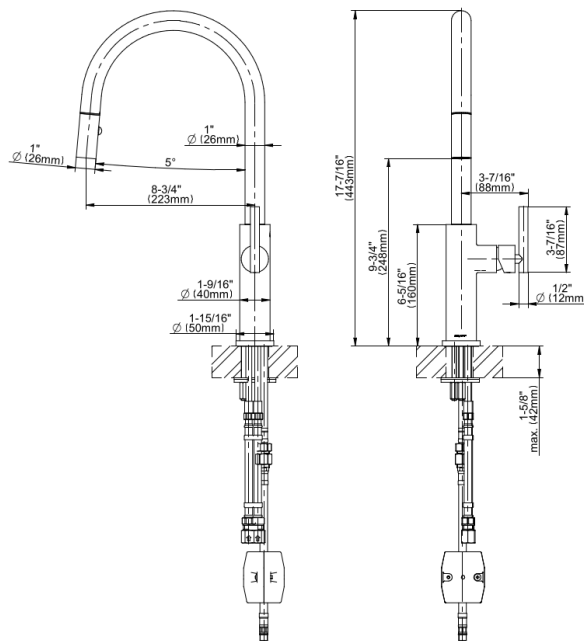

**Product Features**

- Cosmopolitan Edition
- Single-hole installation
- Swivel spout
- Dual-function spray/stream pull-out sprayhead
- Aerated flow rate ? 1.8 max gpm
- Reverse osmosis compatible

**Code compliance**

\* Special order finish - call for availability

Sospiro  
**G-4675-LM49J**  
Sospiro Pull-Down Kitchen Faucet

---

**GRAFF**<sup>®</sup>