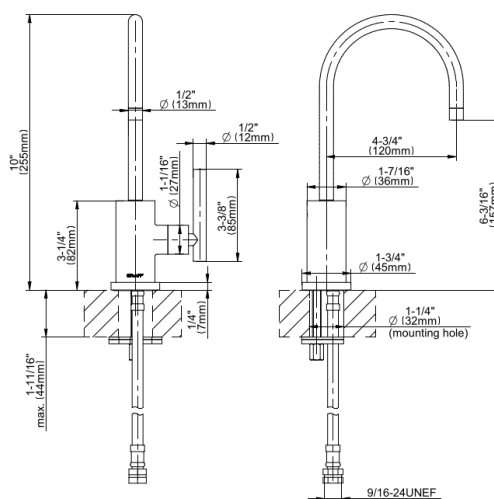

Product Features

- Single-hole installation
- Swivel spout
- Cold water flow rate ? 1.8 max gpm
- Quarter turn ceramic disc cartridge
- Reverse osmosis compatible

Code compliance

- ADA
- CALGreen

Available Finishes

* Special order finish - call for availability

Sospiro
G-5950C-LM49D
Sospiro Cold Water Dispenser

GRAFF[®]