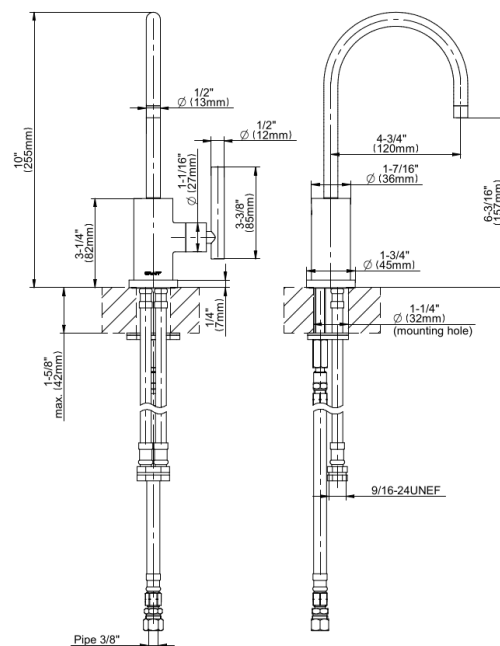

Available Finishes

- Brushed Brass PVD®
- Brushed Gold PVD®
- Architectural Black™
- Brushed Nickel
- Brushed Nickel PVD®
- Brushed Onyx PVD®
- Brushed Tuscan Bronze PVD®
- Rose Gold / Brushed Copper PVD®
- Gunmetal PVD®
- Matte Black
- Olive Bronze
- Onyx PVD®
- Polished Brass PVD®
- Polished Chrome
- Polished Gold PVD®
- Polished Nickel
- Polished Nickel PVD®
- Polished Tuscan Bronze PVD®
- Rose Gold / Polished Copper PVD®
- Satin Gold PVD®
- Steelnox® (Satin Nickel)
- Vintage Brushed Brass
- Warm Bronze PVD®
- Architectural White

* Special order finish - call for availability