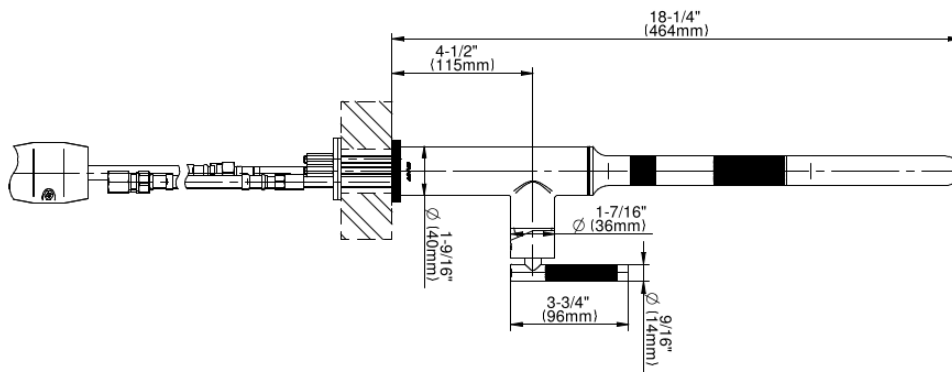

GRAFF®
Art of Bath