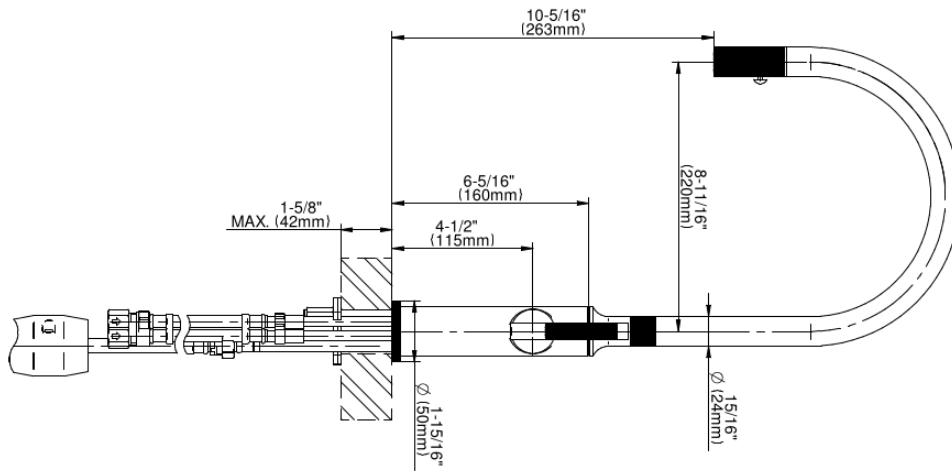

GRAFF®
Art of Bath