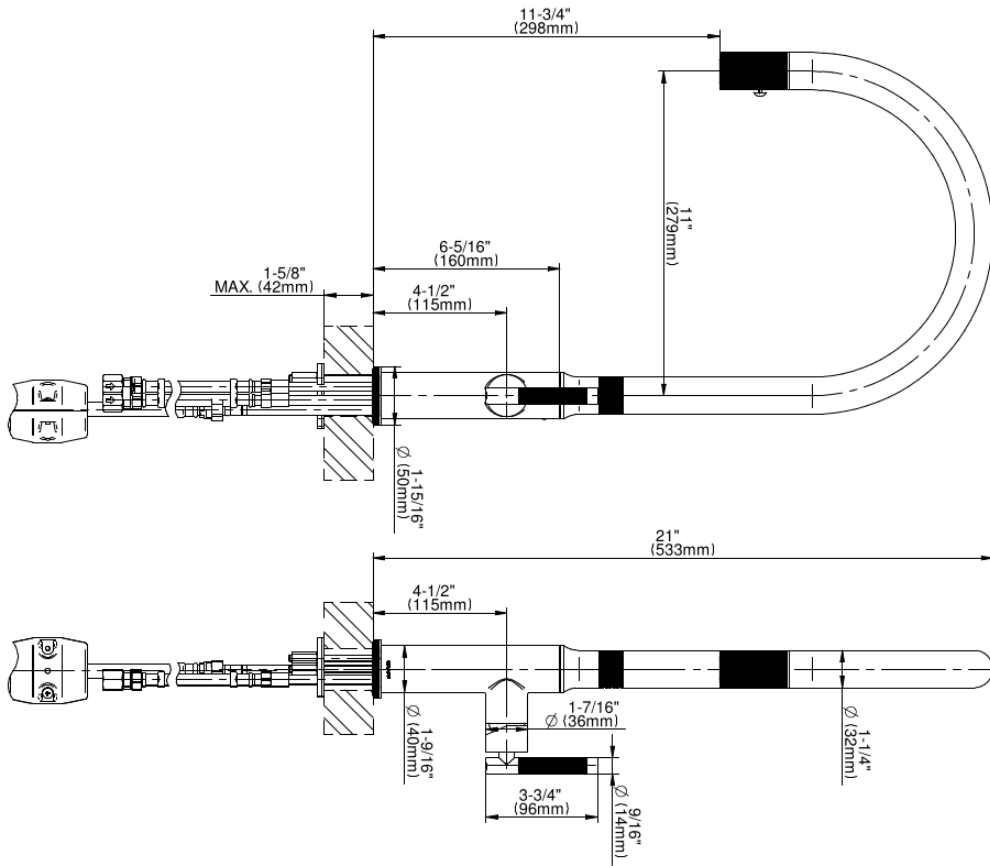

HARLEY Series

GRAFF®
Art of Bath