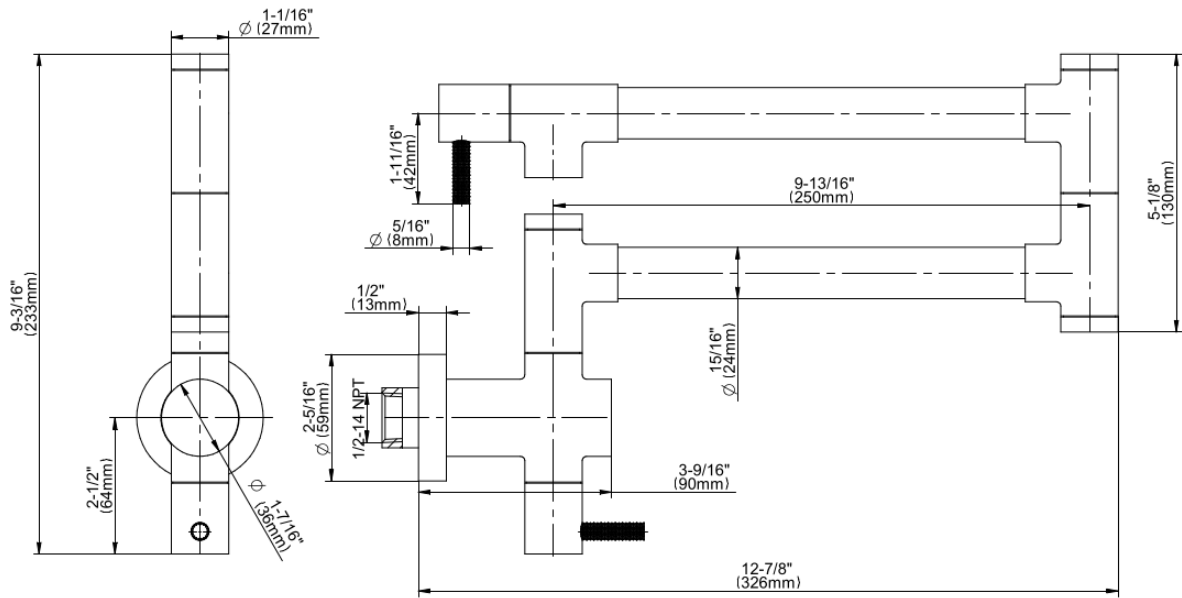

Product Features

- Dual jointed swing spout
- Dual shut off
- Aerated flow rate ? 1.8 max gpm
- Quarter turn ceramic disc cartridge
- Reverse osmosis compatible

Available Finishes

- Brushed Brass PVD®
- Brushed Gold PVD®
- Architectural Black™
- Brushed Nickel
- Brushed Nickel PVD®
- Brushed Onyx PVD®
- Brushed Tuscan Bronze PVD®
- Rose Gold / Brushed Copper PVD®
- Gunmetal PVD®
- Matte Black
- Matte Black/Polished Gold PVD® Accents
- Matte Black/Steelnox® (Satin Nickel) Accents
- Olive Bronze
- Onyx PVD®
- Polished Brass PVD®
- Polished Chrome
- Polished Chrome/Matte Black Accents
- Polished Gold PVD®
- Polished Gold PVD®/Matte Black Accents
- Polished Nickel
- Polished Nickel PVD®
- Polished Tuscan Bronze PVD®
- Rose Gold / Polished Copper PVD®
- Satin Gold PVD®
- Steelnox® (Satin Nickel)
- Steelnox® Satin Nickel/Matte Black Accents
- Vintage Brushed Brass
- Warm Bronze PVD®
- Architectural White

* Special order finish - call for availability

GRAFF®
Art of Bath