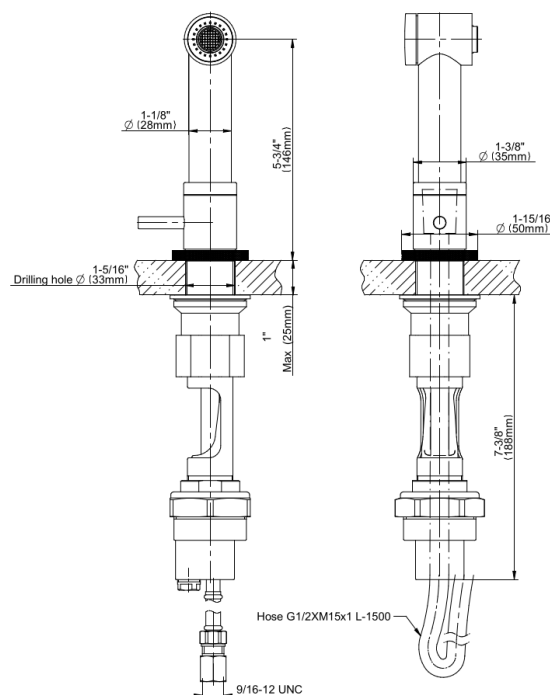

Product Features

- Single-hole installation
- Single lever handle
- Dual-function spray/stream pull-out sprayhead
- Progressive valve controls water temperature
- Aerated flow rate ? 1.8 max gpm

Available Finishes

- Brushed Brass PVD®
- Brushed Gold PVD®
- Architectural Black™
- Brushed Nickel
- Brushed Nickel PVD®
- Brushed Onyx PVD®
- Brushed Tuscan Bronze PVD®
- Rose Gold / Brushed Copper PVD®
- Gunmetal PVD®
- Matte Black
- Olive Bronze
- Onyx PVD®
- Polished Brass PVD®
- Polished Chrome
- Polished Gold PVD®
- Polished Nickel
- Polished Nickel PVD®
- Polished Tuscan Bronze PVD®
- Rose Gold / Polished Copper PVD®
- Satin Gold PVD®
- Steelnox® (Satin Nickel)
- Vintage Brushed Brass
- Warm Bronze PVD®
- Architectural White

* Special order finish - call for availability