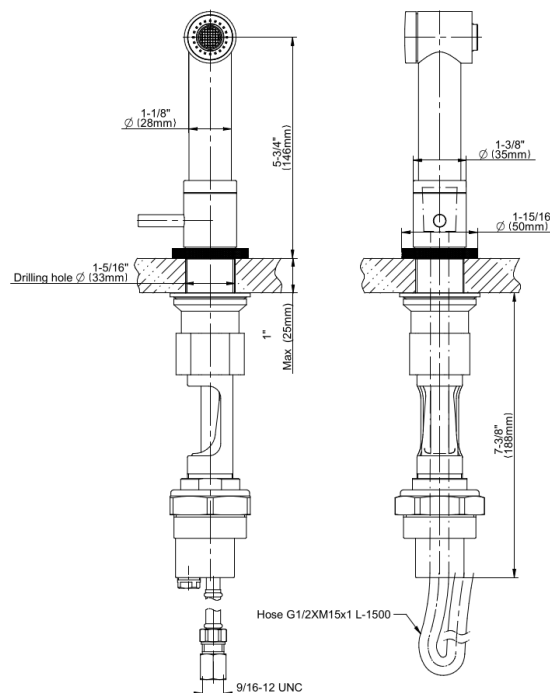

Product Features

- Single-hole installation
- Single lever handle
- Dual-function spray/stream pull-out sprayhead
- Progressive valve controls water temperature
- Aerated flow rate ? 1.8 max gpm

Available Finishes

- Brushed Brass PVD®
- Brushed Gold PVD®
- Architectural Black™
- Brushed Nickel
- Brushed Nickel PVD®
- Brushed Onyx PVD®
- Brushed Tuscan Bronze PVD®
- Rose Gold / Brushed Copper PVD®
- Gunmetal PVD®
- Matte Black
- Olive Bronze
- Onyx PVD®
- Polished Brass PVD®
- Polished Chrome
- Polished Gold PVD®
- Polished Nickel
- Polished Nickel PVD®
- Polished Tuscan Bronze PVD®
- Rose Gold / Polished Copper PVD®
- Satin Gold PVD®
- Steelnox® (Satin Nickel)
- Vintage Brushed Brass
- Warm Bronze PVD®
- Architectural White

* Special order finish - call for availability