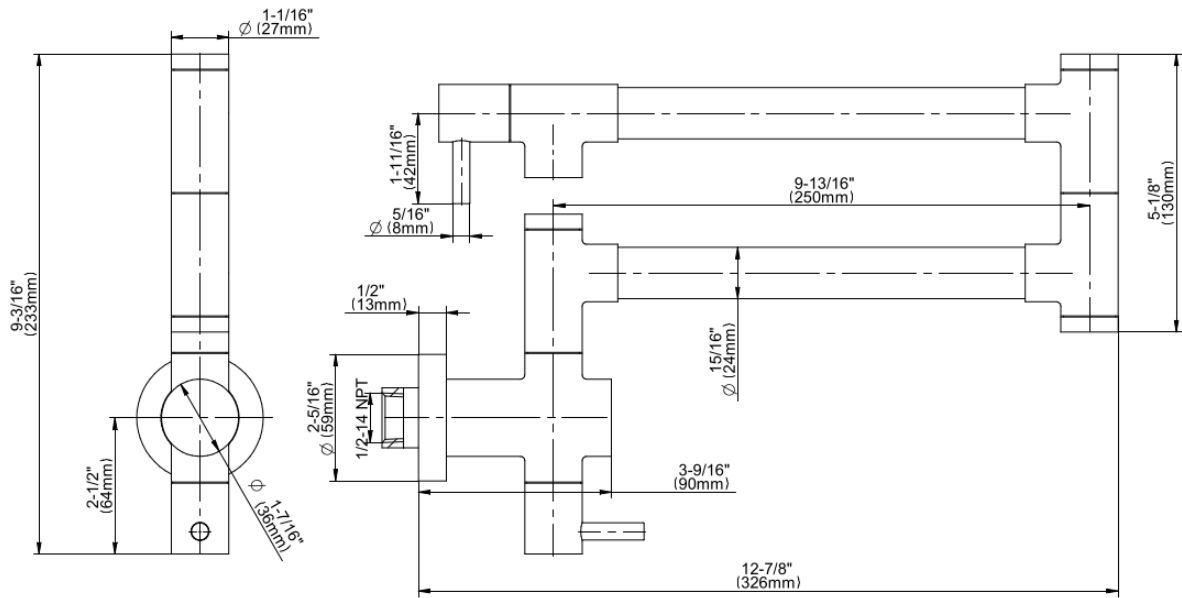

Product Features

- Dual jointed swing spout
- Dual shut off
- Aerated flow rate ? 1.8 max gpm
- Quarter turn ceramic disc cartridge
- Reverse osmosis compatible

Available Finishes

- Brushed Brass PVD®
- Brushed Brass PVD/Brushed Onyx PVD Accents
- Brushed Gold PVD®
- Architectural Black™
- Brushed Nickel
- Brushed Nickel PVD®
- Brushed Onyx PVD®
- Brushed Onyx PVD/Brushed Brass PVD accents
- Brushed Tuscan Bronze PVD®
- Rose Gold / Brushed Copper PVD®
- Gunmetal PVD®
- Matte Black
- Matte Black/Steelnox® (Satin Nickel) Accents
- Olive Bronze
- Onyx PVD®
- Polished Brass PVD®
- Polished Chrome
- Polished Chrome/Matte Black Accents
- Polished Gold PVD®
- Polished Nickel
- Polished Nickel PVD®
- Polished Tuscan Bronze PVD®
- Rose Gold / Polished Copper PVD®
- Satin Gold PVD®
- Steelnox® (Satin Nickel)
- Steelnox® Satin Nickel/Matte Black Accents
- Vintage Brushed Brass
- Warm Bronze PVD®
- Architectural White

* Special order finish - call for availability

GRAFF®
Art of Bath