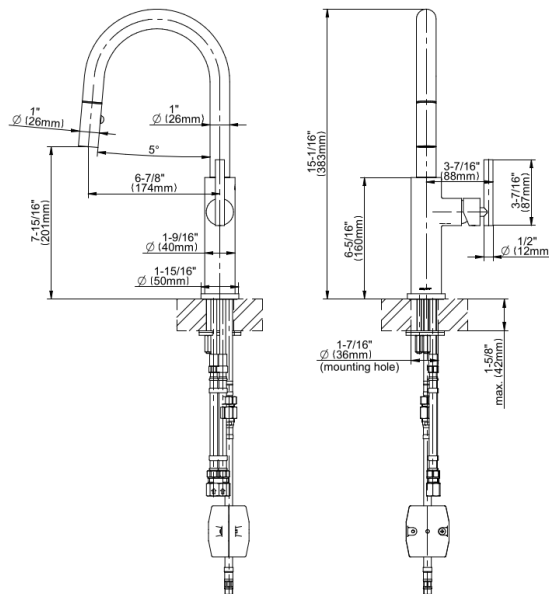

Product Features

- Single-hole installation
- Swivel spout
- Dual-function spray/stream pull-out sprayhead
- Aerated flow rate ? 1.8 max gpm
- Reverse osmosis compatible

Code compliance

- ADA
- CALGreen

Available Finishes

* Special order finish - call for availability

Sospiro
G-5672-LM49J
Sospiro Pull-Down Bar/Prep Faucet

GRAFF[®]