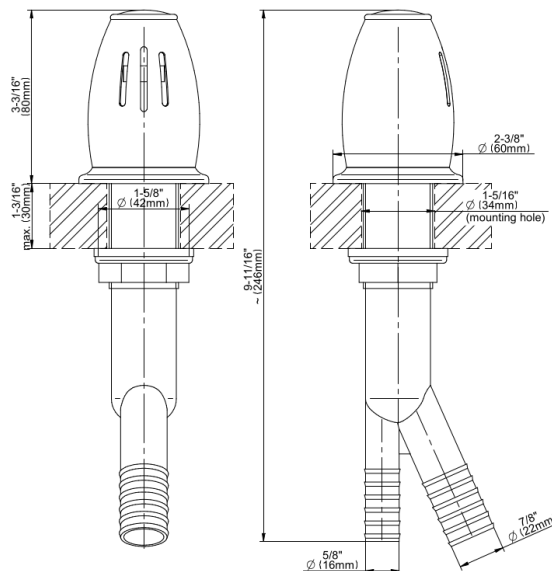

Product Features

- Solid metal cap in finishes that match kitchen faucets
- Includes plastic body
- Prevents back siphoning into dishwasher

Available Finishes

- Brushed Brass PVD®
- Brushed Gold PVD®
- Architectural Black™
- Brushed Nickel
- Brushed Nickel PVD®
- Brushed Onyx PVD®
- Brushed Tuscan Bronze PVD®
- Rose Gold / Brushed Copper PVD®
- Gunmetal PVD®
- Matte Black
- Olive Bronze
- Onyx PVD®
- Polished Brass PVD®
- Polished Chrome
- Polished Gold PVD®
- Polished Nickel
- Polished Nickel PVD®
- Polished Tuscan Bronze PVD®
- Rose Gold / Polished Copper PVD®
- Satin Gold PVD®
- Steelnox® (Satin Nickel)
- Vintage Brushed Brass
- Warm Bronze PVD®
- Architectural White

* Special order finish - call for availability

Duxbury
G-9918
Dishwasher Air Gap

GRAFF[®]