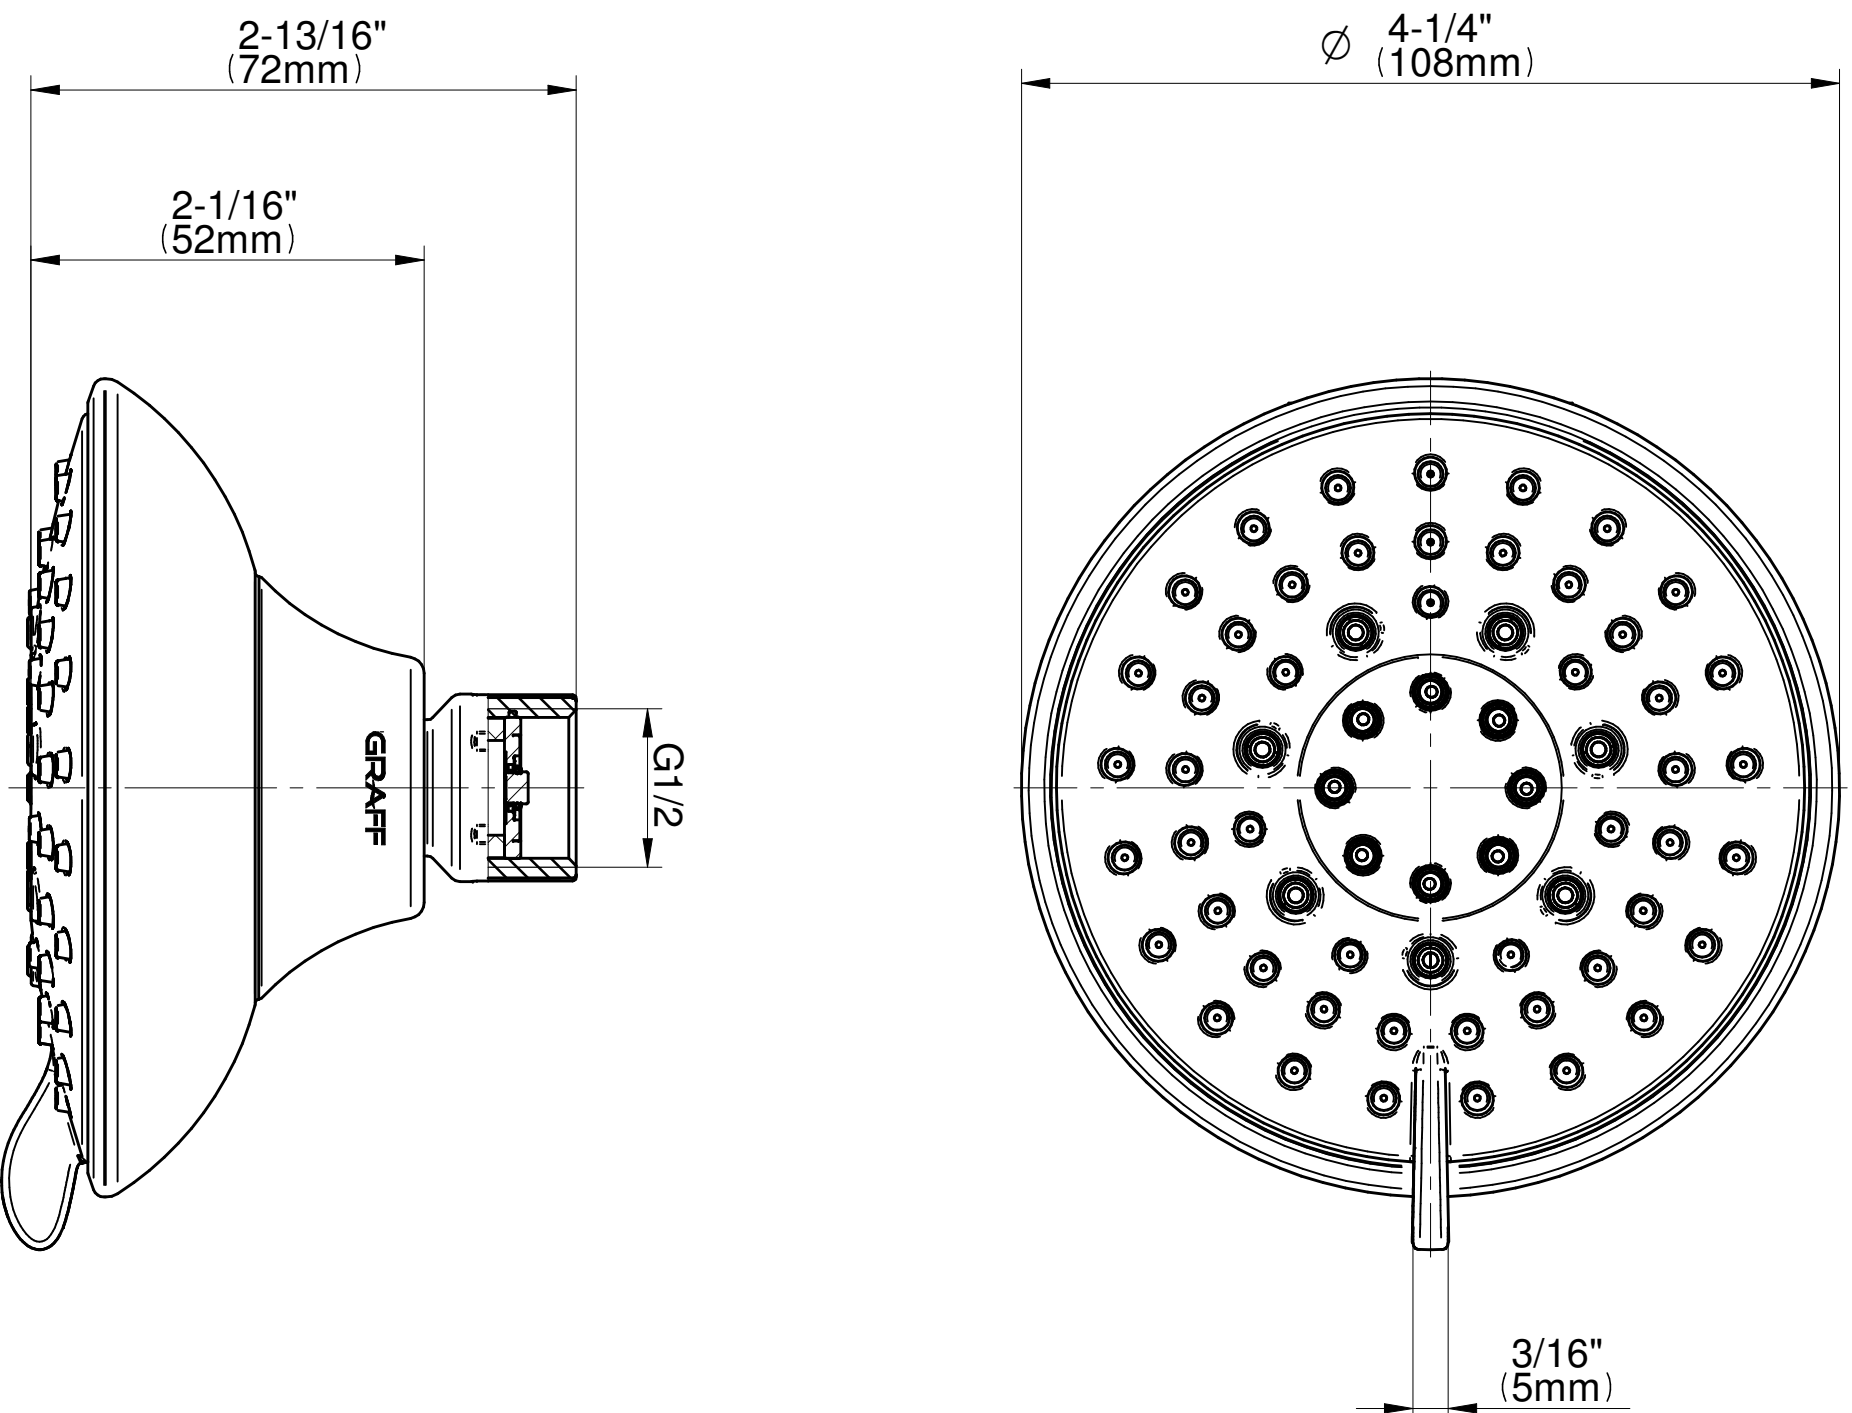

SHOWER
Multi-Function Showerhead
G-8424

GRAFF®

Information

- 3 spray patterns: soft spray, invigorating body massage, soft spray/invigorating body massage
- Showerhead flow rate 2.0 max gpm
- CALGreen

Finishes

Brushed
Nickel

Polished
Chrome

Steelnox®
(Satin Nickel)

G-8424

Shower Components Series

GRAFF
CUTTING BOARD DESIGN