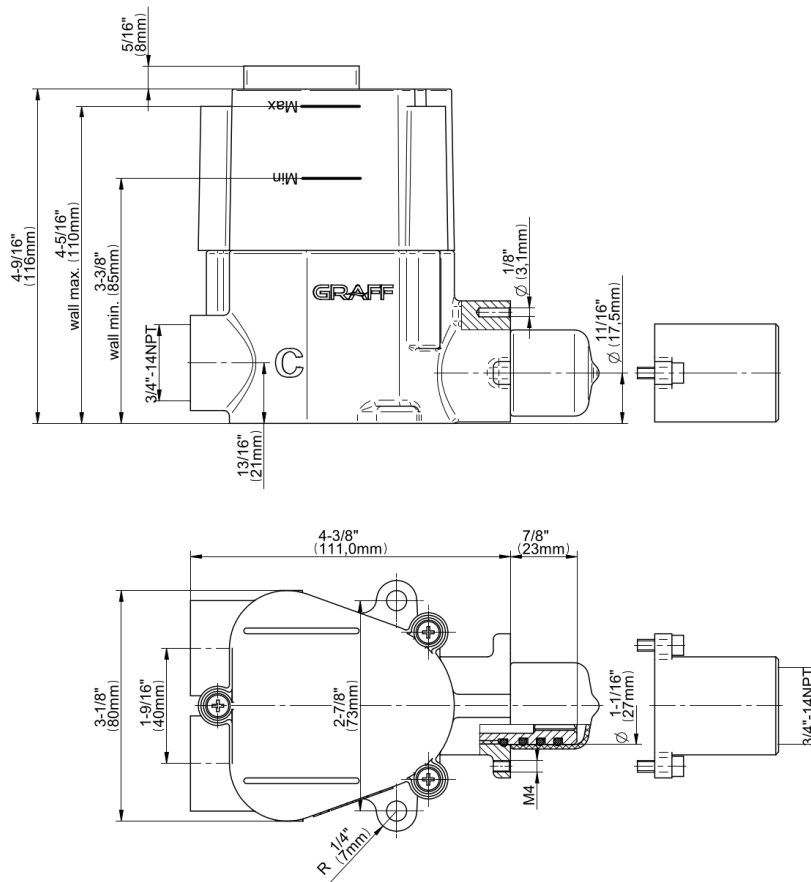

Code compliance

- CALGreen