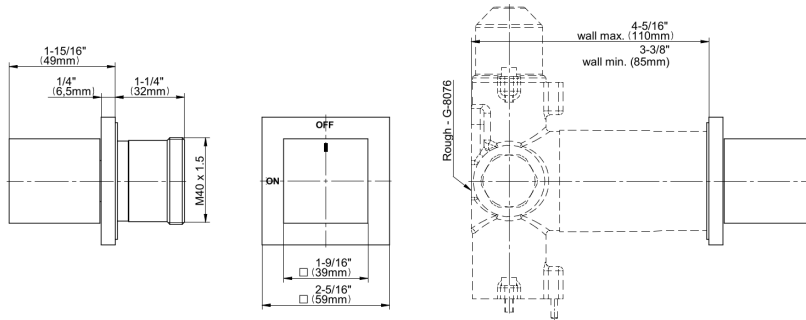

G-8098-SH1-T

Incanto M-Series Stop/Volume Control Valve Trim with Handle

GRAFF®

Product Features

- Single metal handle
- Decorative trim plate
- Use with G-8076 Stop/Volume Control rough valve with Pass-Through or G-8077 Stop/Volume Control rough valve
- To complete package, you must order rough valve

* Special order finish - call for availability

G-8098-SH1-T

Incanto M-Series Stop/Volume Control Valve Trim with Handle

-
Stop/Volume Control Valve - Trim - M-Series

CUTTING EDGE DESIGN