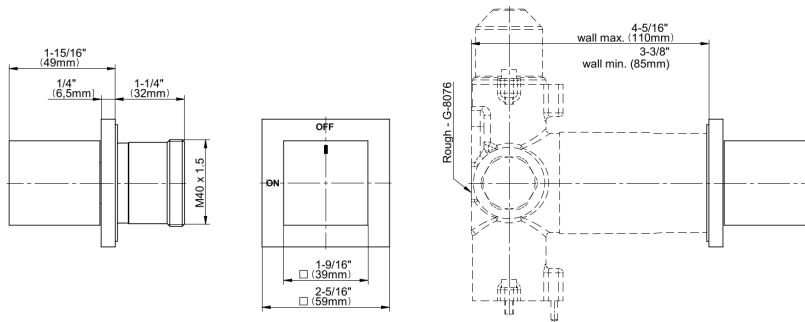

**Características del producto**

- Single metal handle
- Decorative trim plate
- Use with G-8076 Stop/Volume Control rough valve with Pass-Through or G-8077 Stop/Volume Control rough valve
- To complete package, you must order rough valve

* Fin de pedido especial: llame para consultar disponibilidad

-
Stop/Volume Control Valve - Trim - M-Series

CUTTING EDGE DESIGN