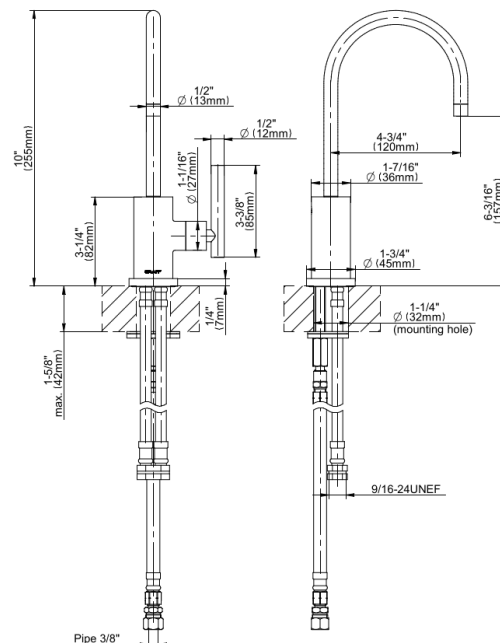

Finitions disponibles

- Laiton brossé PVD®
- Or brossé PVD®
- Noir_Architectural Black™
- Nickel brossé
- Nickel brossé PVD®
- Onyx brossé PVD®
- Bronze toscan brossé PVD®
- Or Rose / Cuivre Brossé PVD®
- Gunmetal PVD®
- Matt noir
- Bronze olive
- Onyx PVD®
- Laiton poli PVD®
- Chrome poli
- Or poli PVD®
- Nickel poli
- Nickel poli PVD®
- Bronze toscan poli PVD®
- Or Rose / Cuivre Poli PVD®
- Or satiné PVD®
- Nickel satiné Steelinox®
- Laiton brossé Vintage
- Warm Bronze PVD®
- Blanc

* Finition sur commande spéciale - appelez pour disponibilité