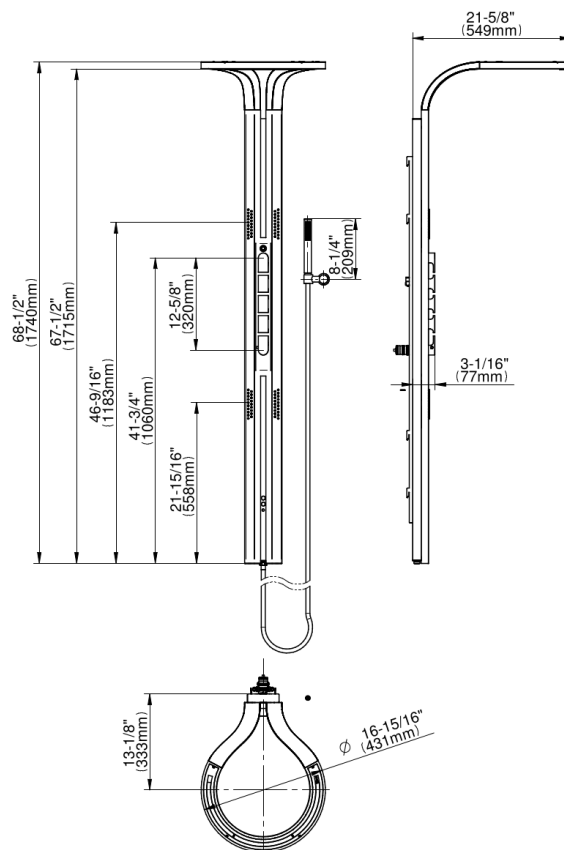

Caractéristiques du produit

- 3/4" thermostatic valve
- 6-color LED chromotherapy lighting
- Dual-function showerhead with waterfall and rain shower settings
- Showerhead features 83 no-clog, easy-clean spray nozzles, body sprays
- 59" handshower set with wall bracket included
- Flow rates: rain shower ~ 2.1 @ 60 psi, waterfall ~ 5.5 @ 60 psi, body sprays ~ 6.6 @ 60 psi, handshower ~ 1.5 @ 60 psi

Ametis
G-8750
Colonne de douche thermostatique

GRAFF[®]