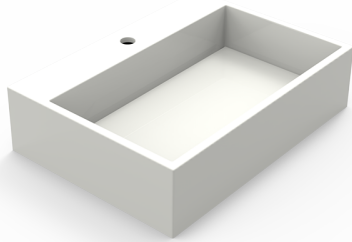

SUB00-1-NO

Sinks and Bathtubs Collection
Lavabo in Sleek-Stone®

GRAFF®

Caratteristiche del prodotto

- Constructed from Sleek-Stone®, comprised of 75% natural dolomite minerals bonded with a unique resin to create a naturally durable material
- Countertop or vanity installation
- Without overflow
- One faucet hole - 1-3/8"
- Includes G-9960 grid drain without overflow in polished chrome
- Includes decorative waste cover
- ~51 lb
- 3 gal capacity
- Resistant to UV, scratches, impacts, mold and mildew, stains, and thermal shock
- Smooth, non-porous and fully deaerated

Finiture disponibili

- Sleek-Stone® lucido
- Sleek-Stone® opaco

* Finitura ordine speciale: richiedere disponibilità

SUB00-1-NO
 Sinks and Bathtubs Collection
 Lavabo in Sleek-Stone®