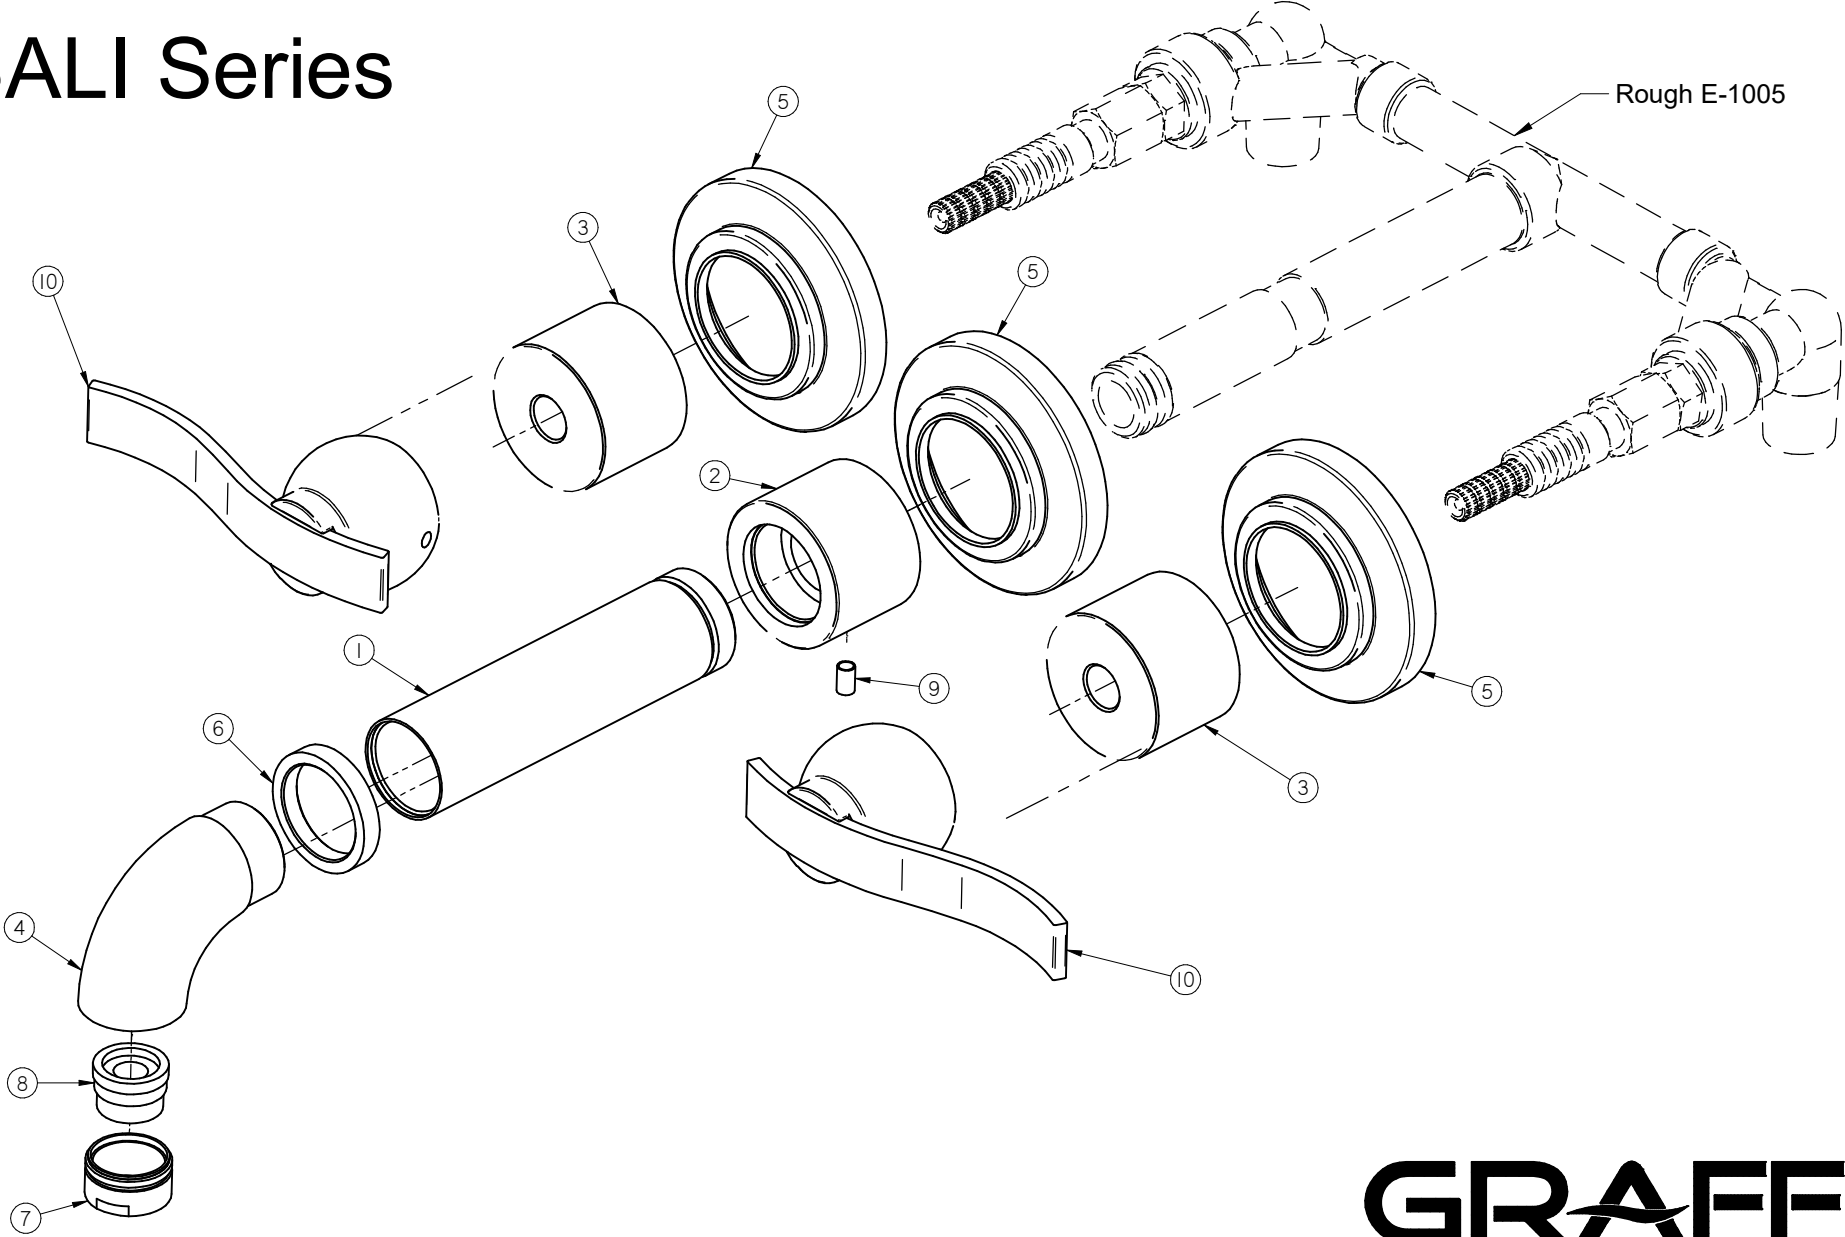

E-2130-LM20B

BALI Series

GRAFF[®]
Art of Bath