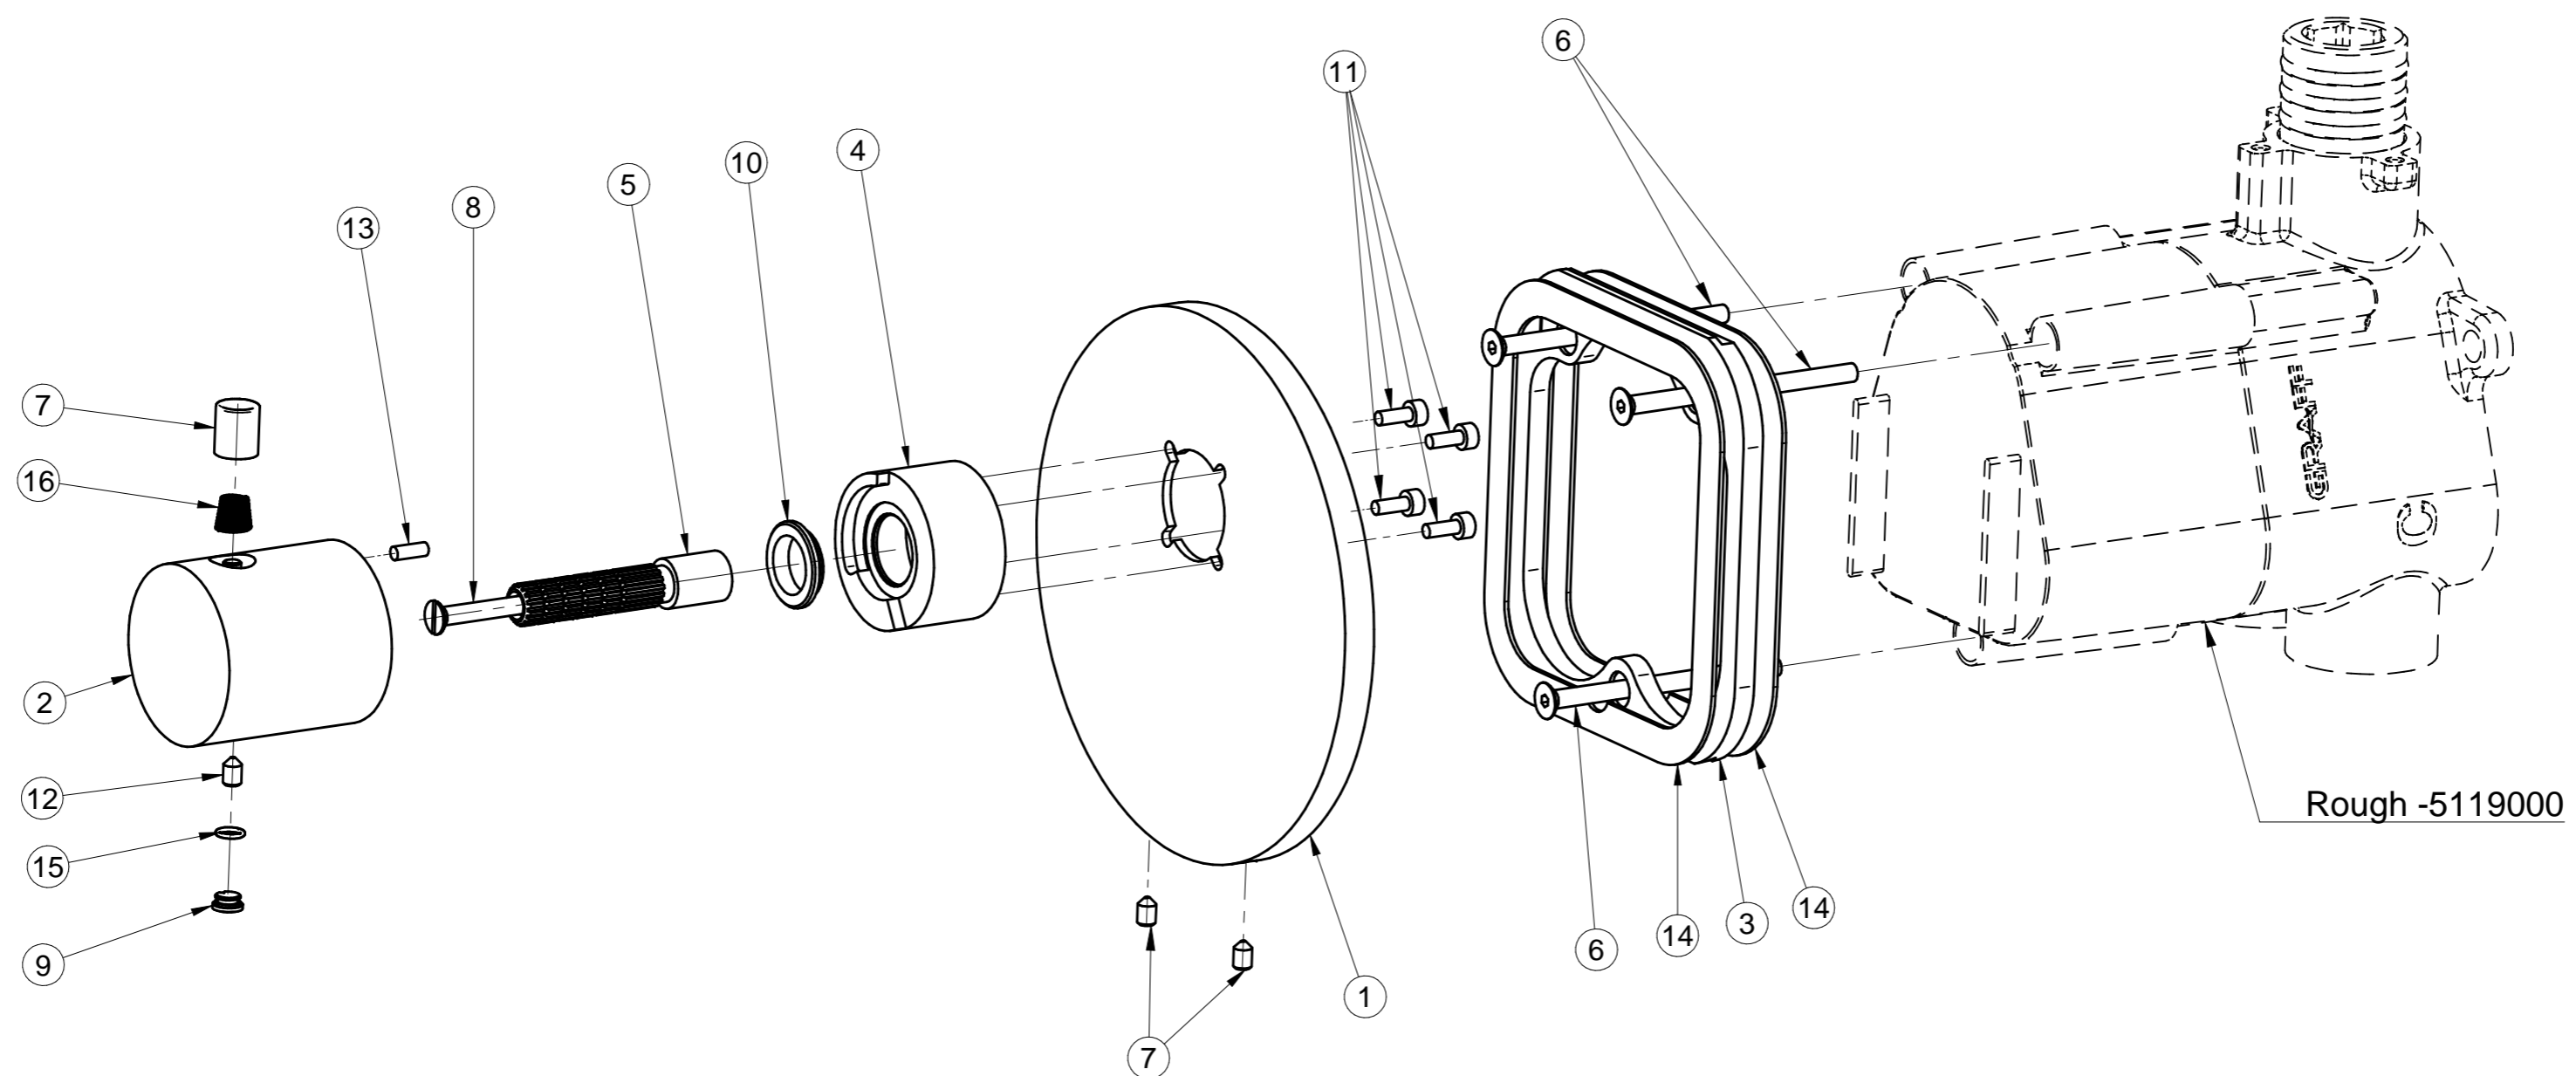

# 5123000

## Thermostat -trim Series

**GRAFF**<sup>®</sup>  
CUTTING EDGE DESIGN